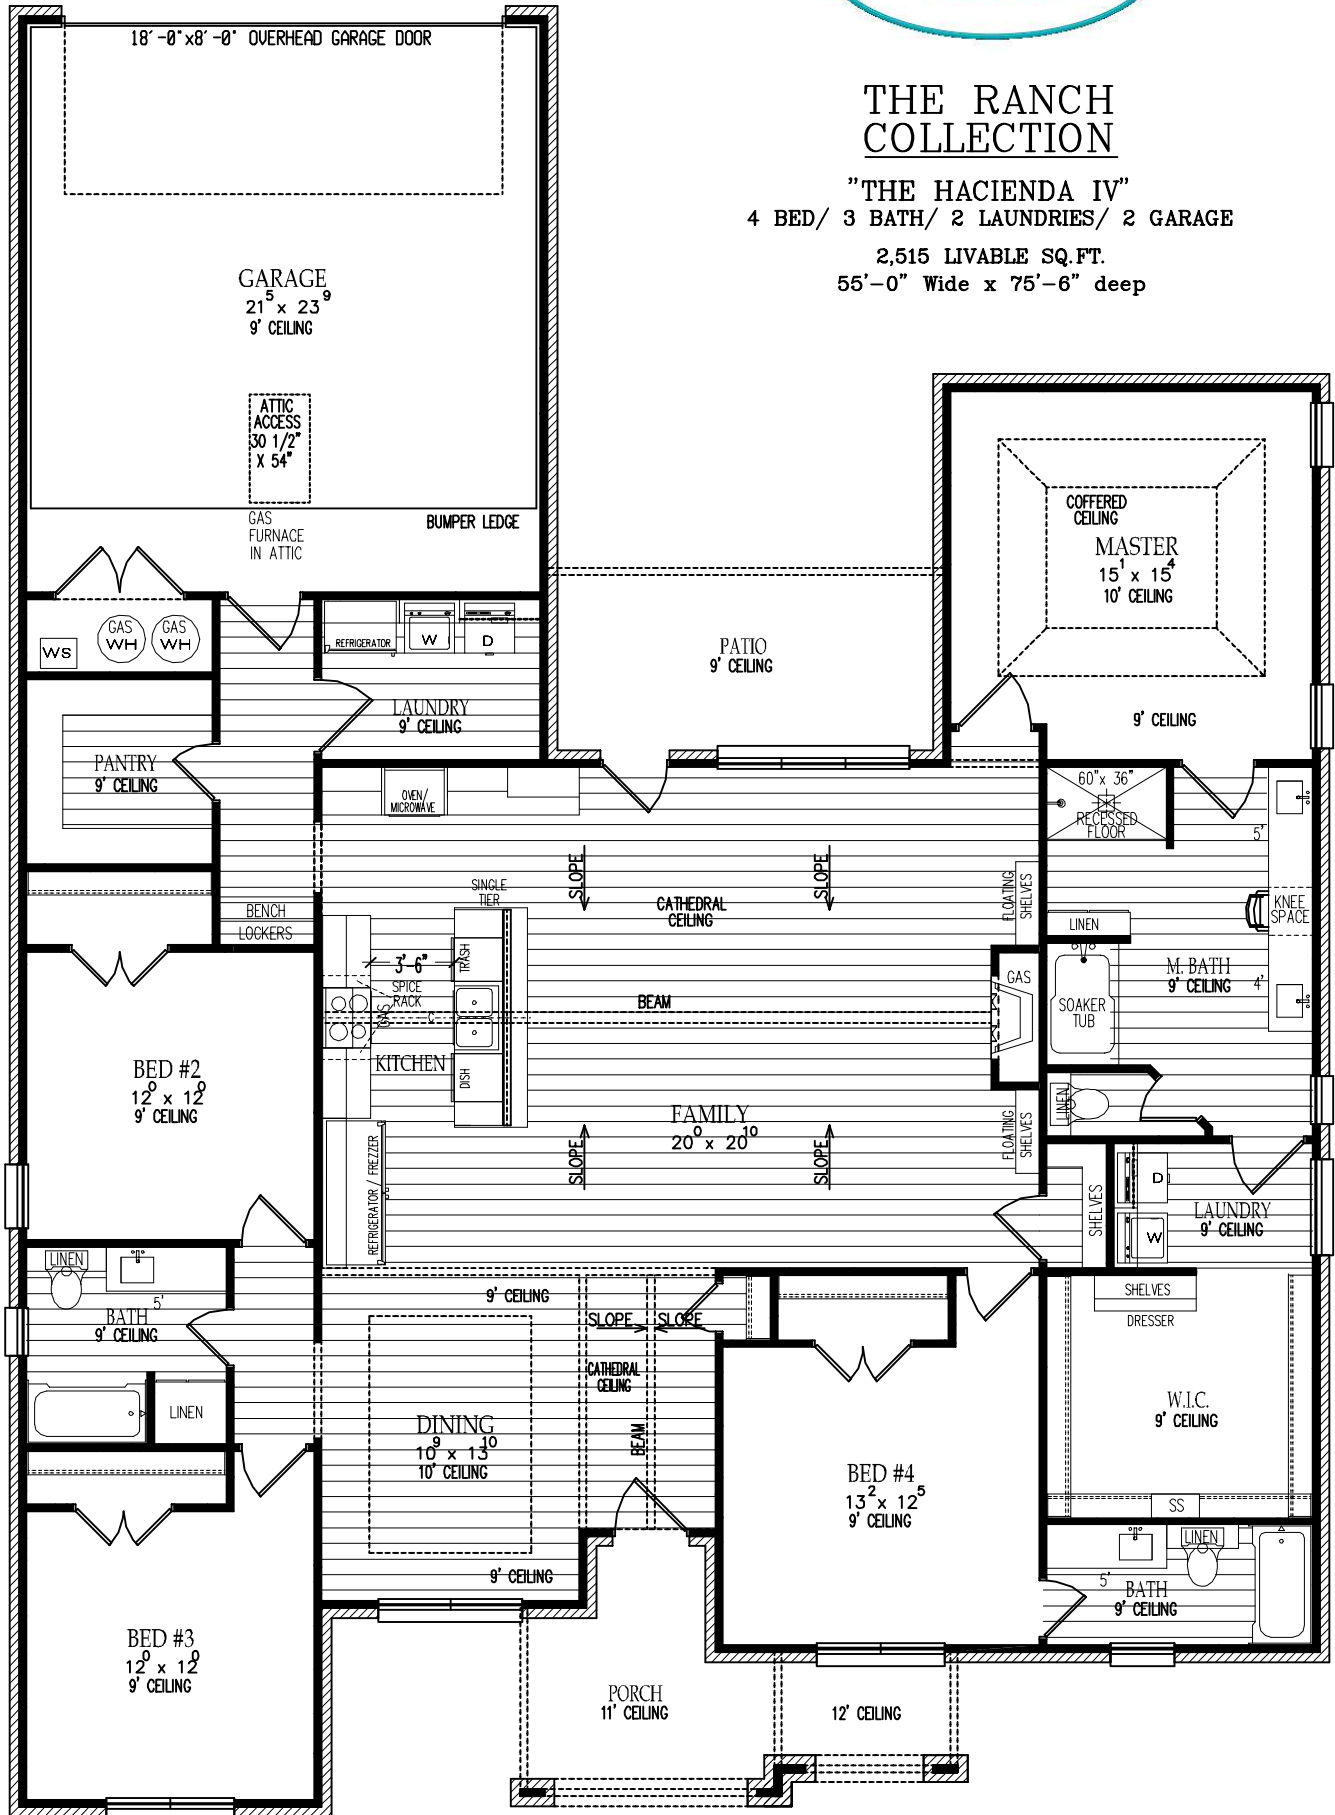

# THE RANCH COLLECTION

"THE HACIENDA IV"  
4 BED / 3 BATH / 2 LAUNDRIES / 2 GARAGE

2,515 LIVABLE SQ. FT.  
55'-0" Wide x 75'-6" deep

"THE HACIENDA IV"