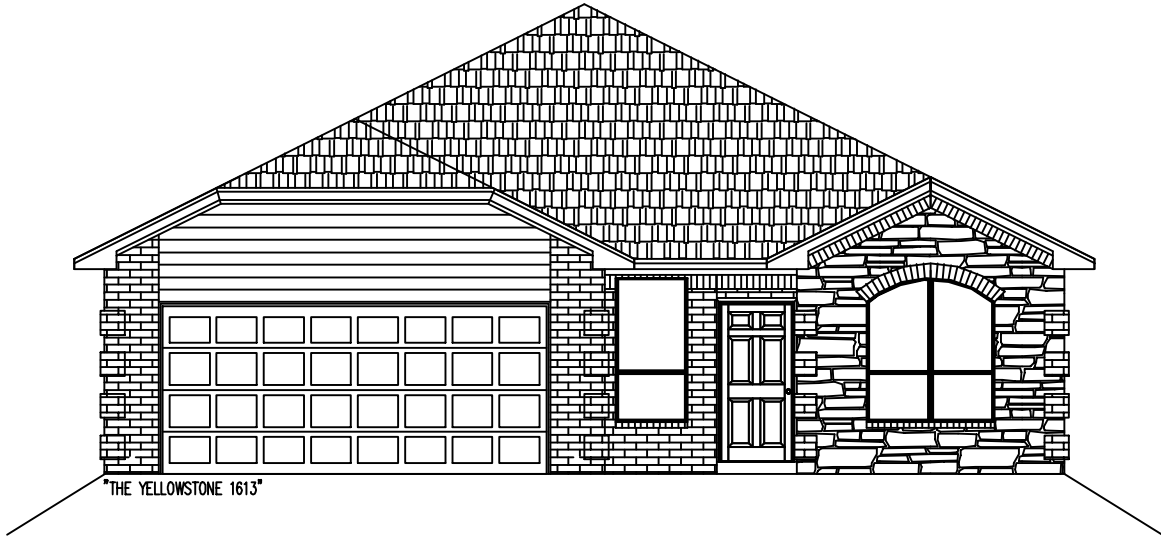

THE PARKS COLLECTION

"THE YELLOWSTONE 1613"

THE PARKS COLLECTION

"THE YELLOWSTONE 1613"

(4 BEDROOM, 2 BATH)

1,613 Livable sq.ft.

40'-0" WIDE X 64'-8" DEEP