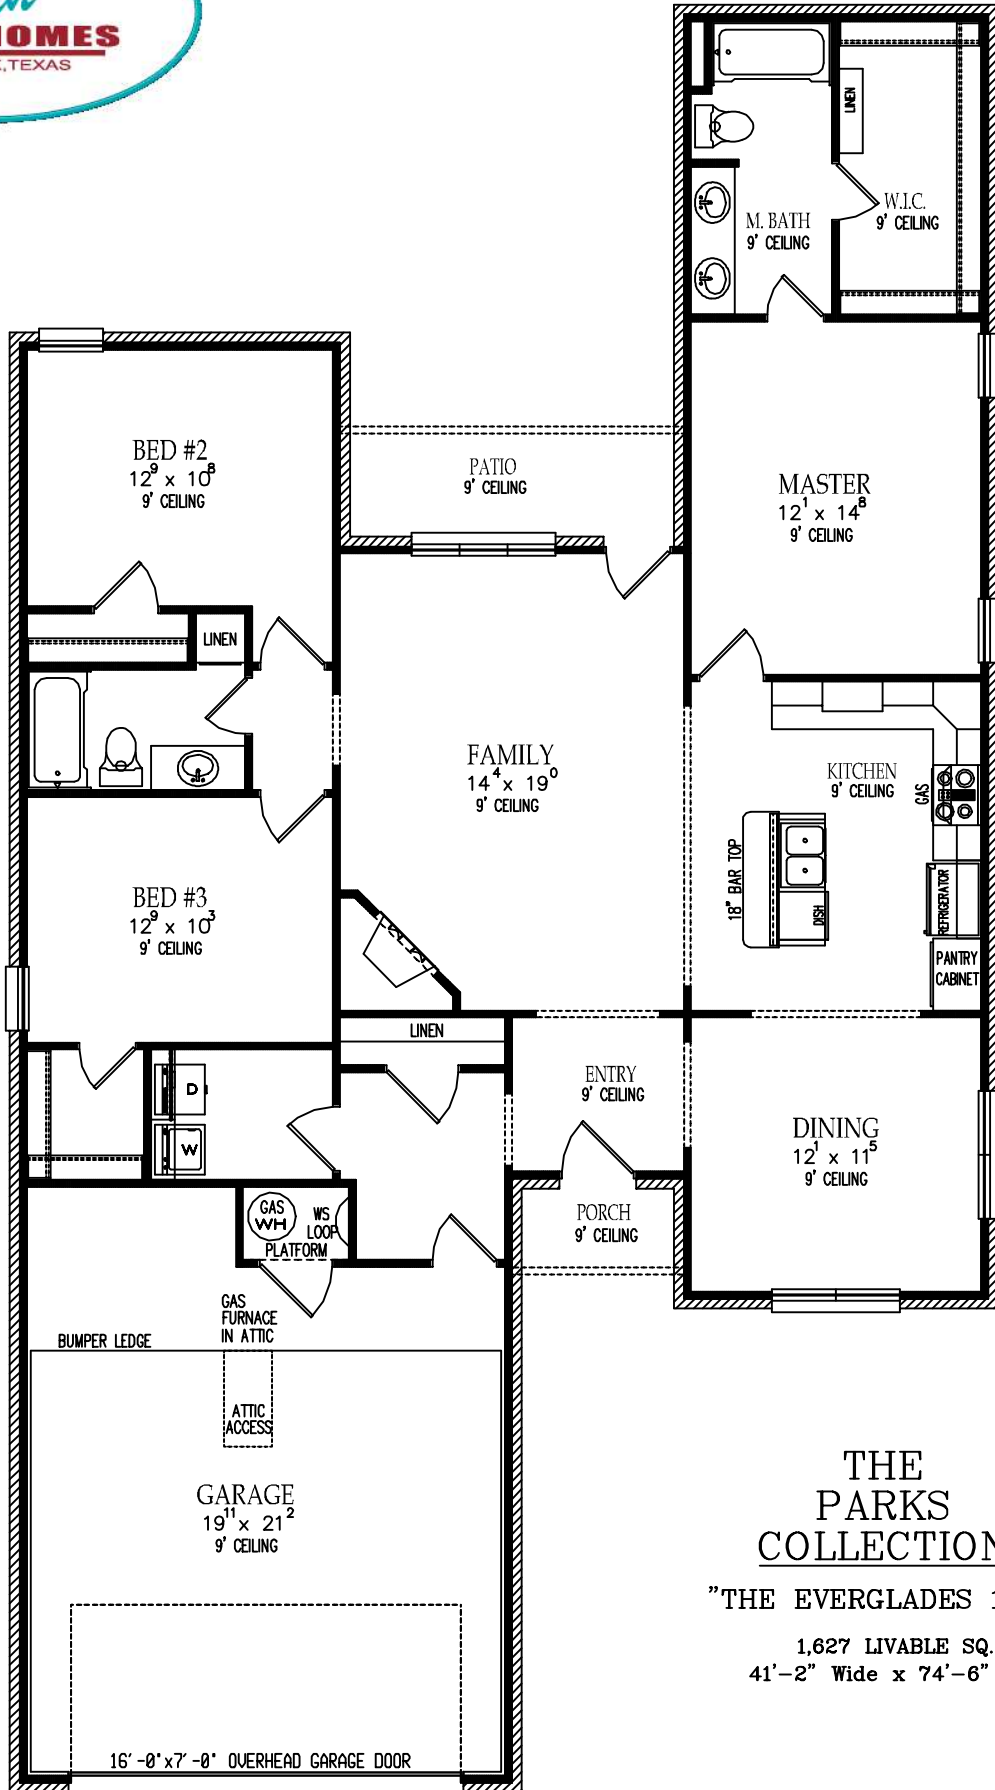

THE PARKS COLLECTION

"THE EVERGLADES 1627"

**THE
 PARKS
 COLLECTION**

"THE EVERGLADES 1627"

1,627 LIVABLE SQ.FT.
 41'-2" Wide x 74'-6" deep