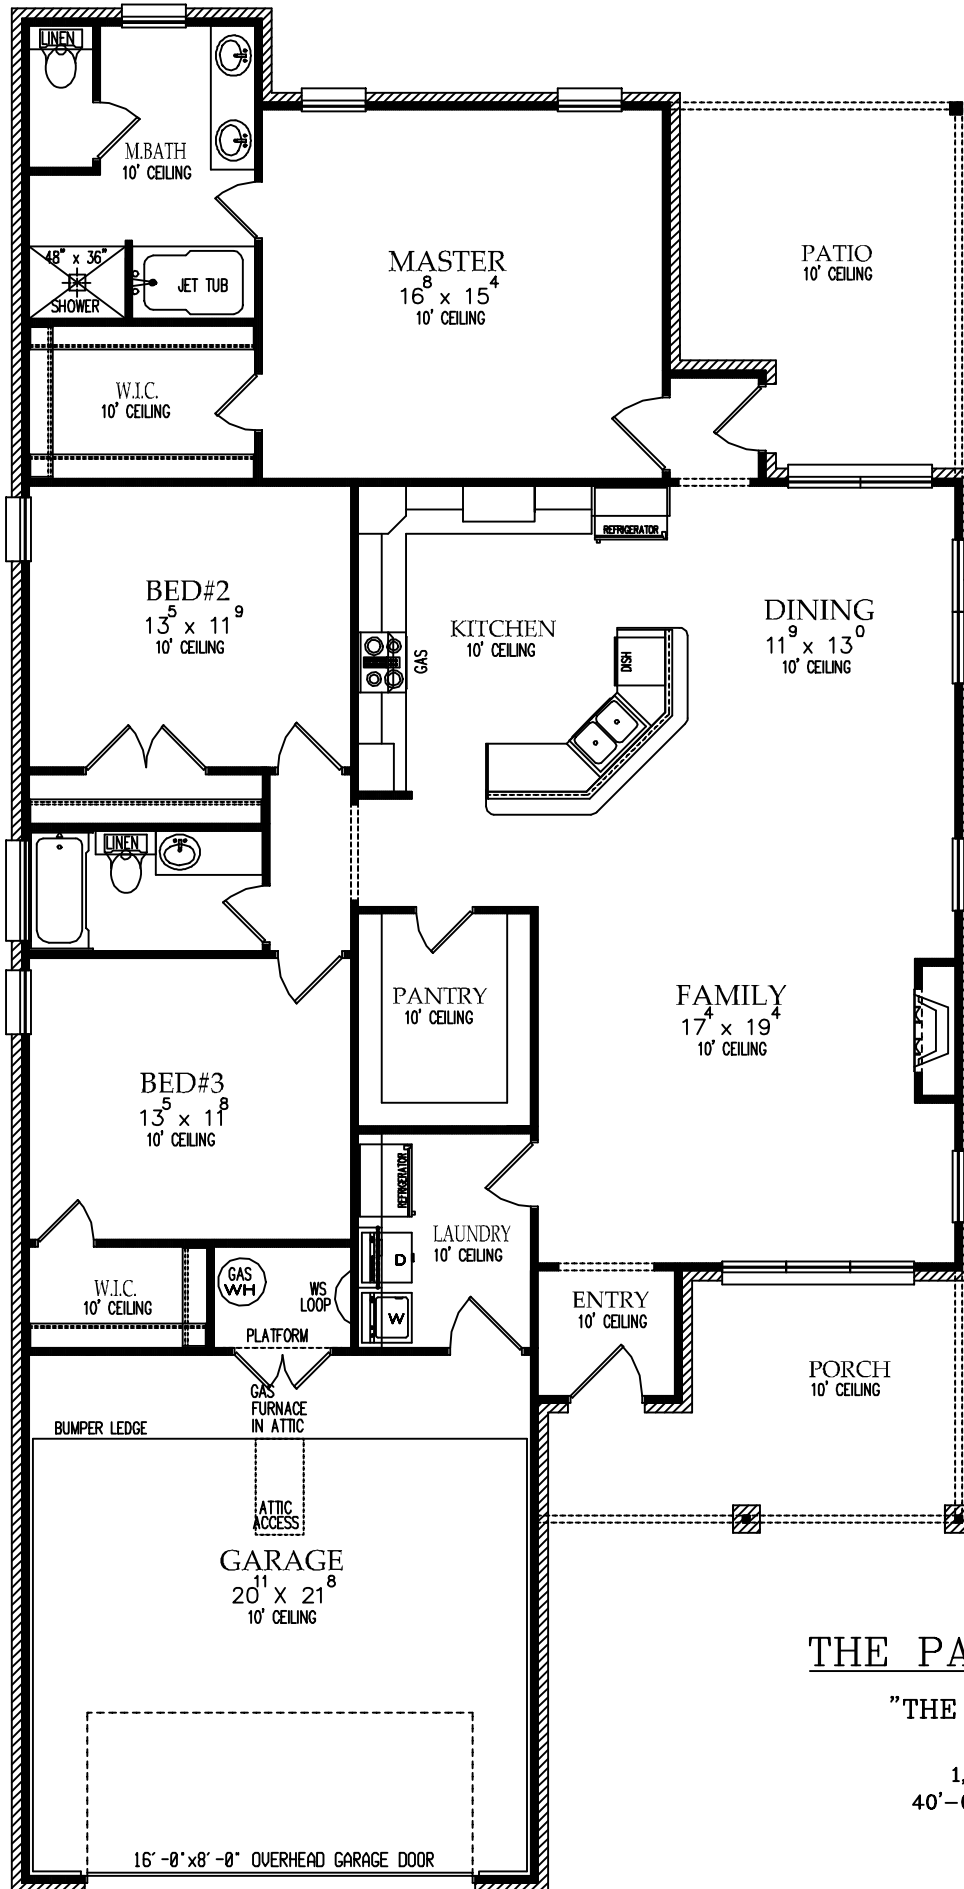

THE PARKS COLLECTION

"THE CASCADES 1923"

"THE CASCADES 1923"

## THE PARKS COLLECTION

"THE CASCADES 1923"

3 BED, 2 BATH

1,923 LIVABLE SQ.FT.

40'-0" Wide x 78'-6" deep