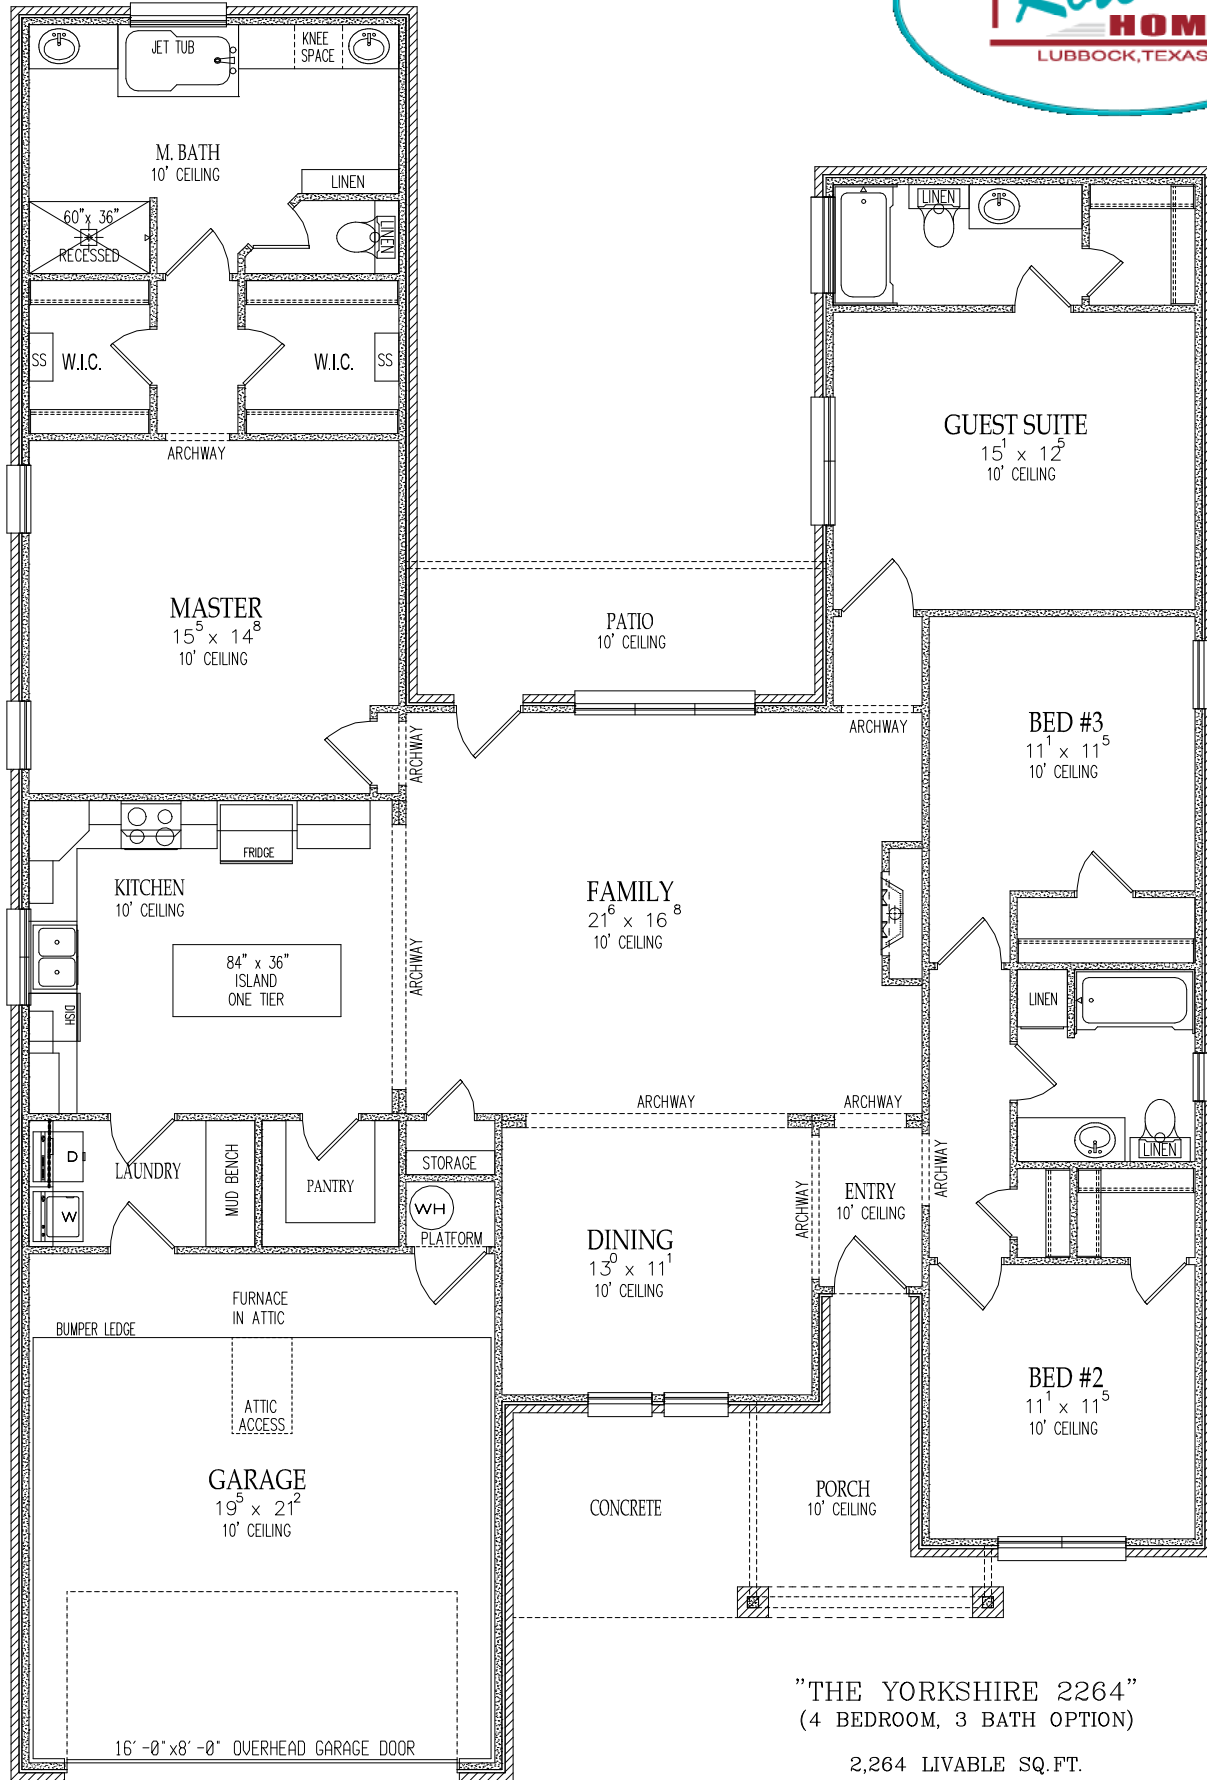

# ESCONDIDO COLLECTION

"THE YORKSHIRE"

THE YORKSHIRE ELEVATION OPTION A

THE YORKSHIRE ELEVATION OPTION B

THE YORKSHIRE ELEVATION OPTION C

"THE YORKSHIRE 2264"  
(4 BEDROOM, 3 BATH OPTION)

2,264 LIVABLE SQ. FT.  
50'-0" Wide x 73'-10" deep