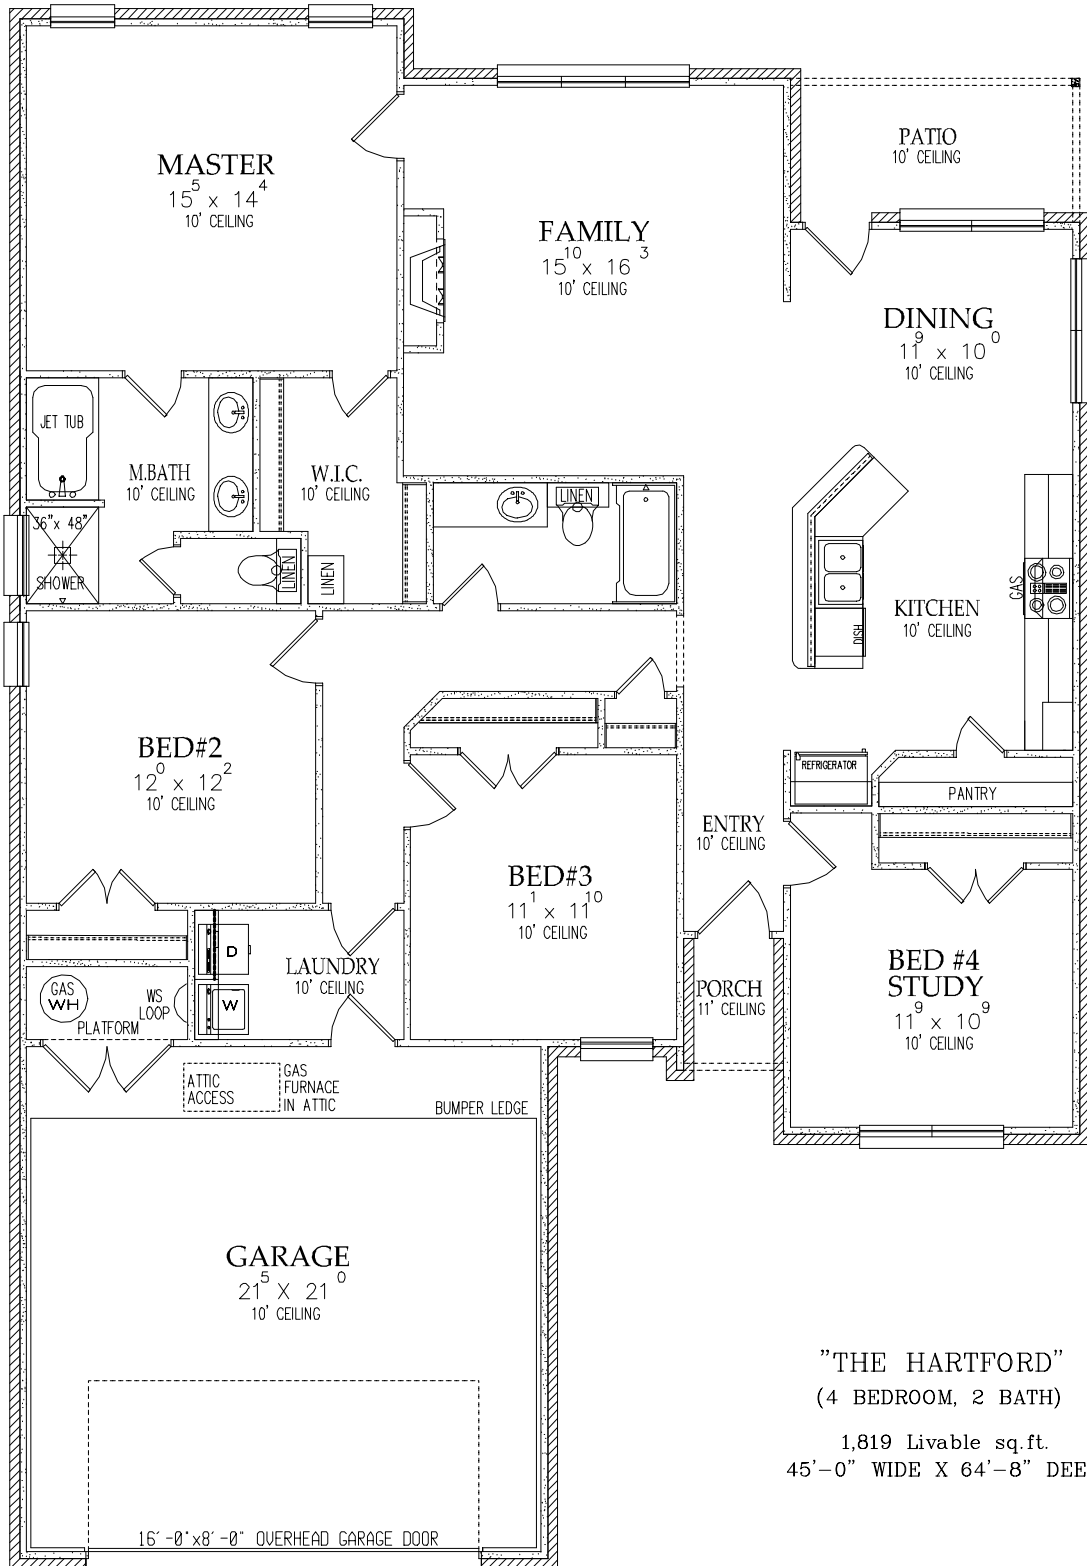

ESCONDIDO COLLECTION

"HUDSON"

Hudson Elevation A

Hudson Elevation B

"THE HARTFORD"
(4 BEDROOM, 2 BATH)
1,819 Livable sq.ft.
45'-0" WIDE X 64'-8" DEEP