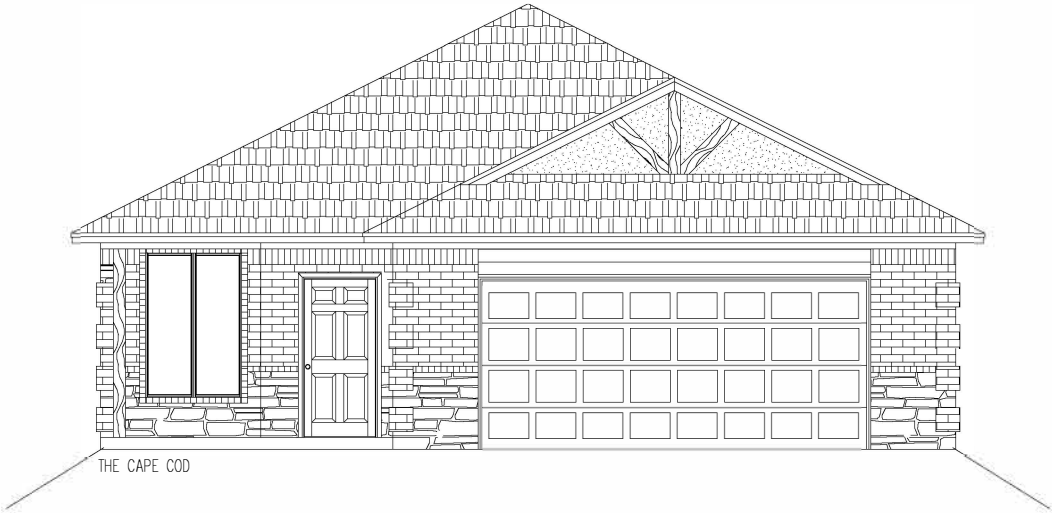

ELITE COLLECTION

"THE CAPE COD 1525"

ELITE
COLLECTION

"THE CAPE COD 1525"
1,525 Livable sq.ft.
35'-5" Wide x 71'-2" deep