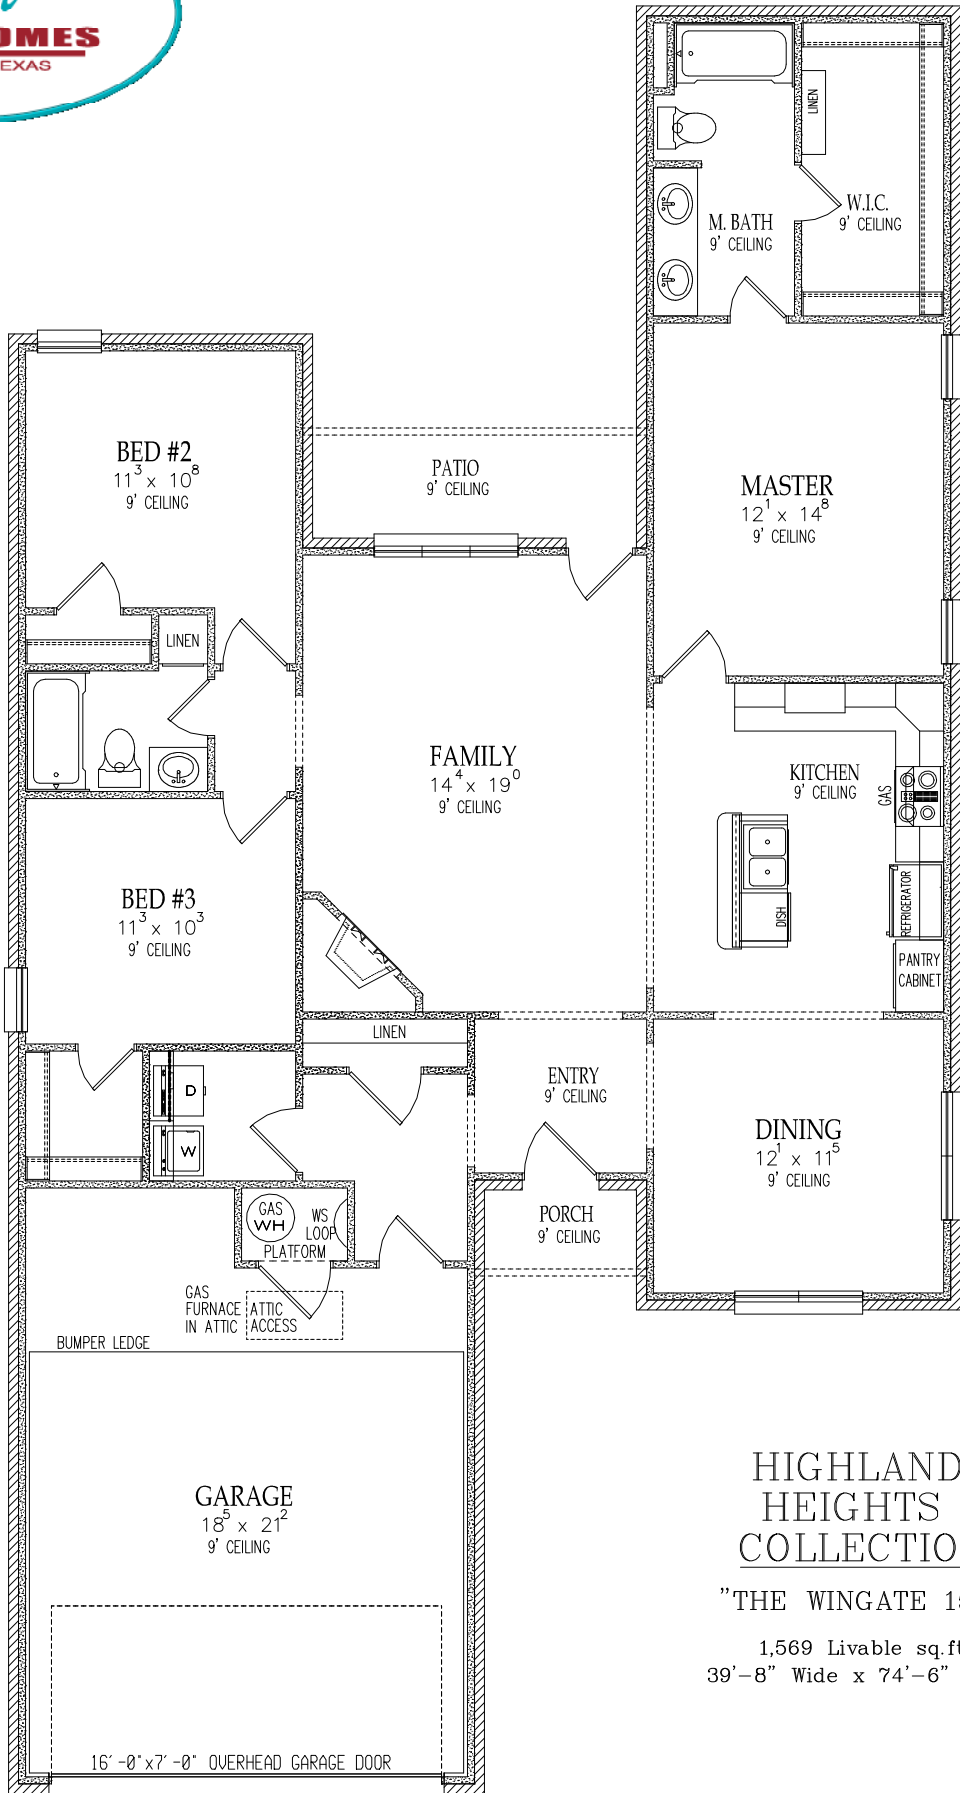

HIGHLAND HEIGHTS COLLECTION

"THE WINGATE 1569"

HIGHLAND
HEIGHTS
COLLECTION

"THE WINGATE 1569"

1,569 Livable sq.ft.
39'-8" Wide x 74'-6" deep