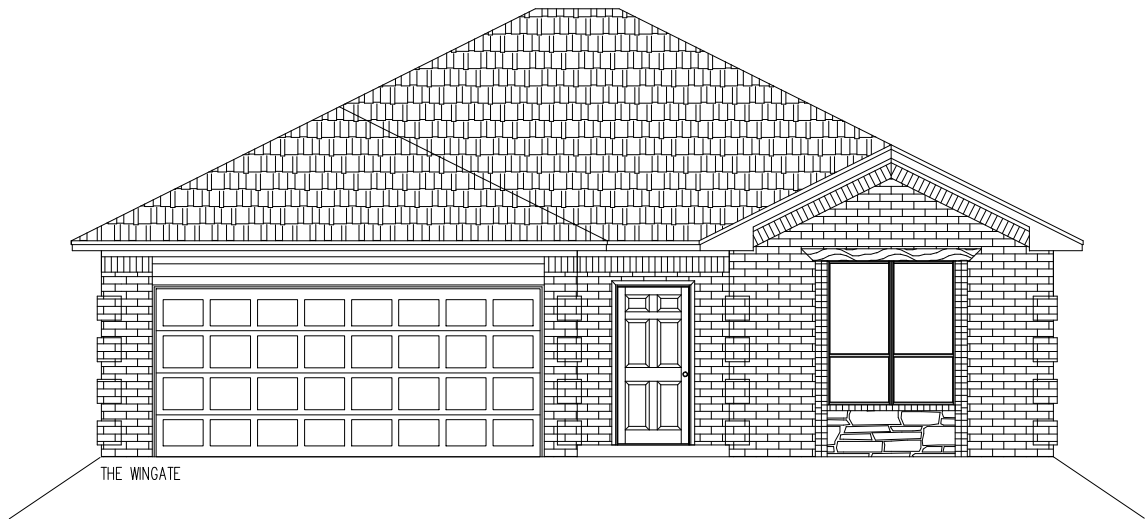

HIGHLAND HEIGHTS COLLECTION

"THE WINGATE 1569"

HIGHLAND
HEIGHTS
COLLECTION

"THE WINGATE 1569"

1,569 Livable sq.ft.
39'-8" Wide x 74'-6" deep