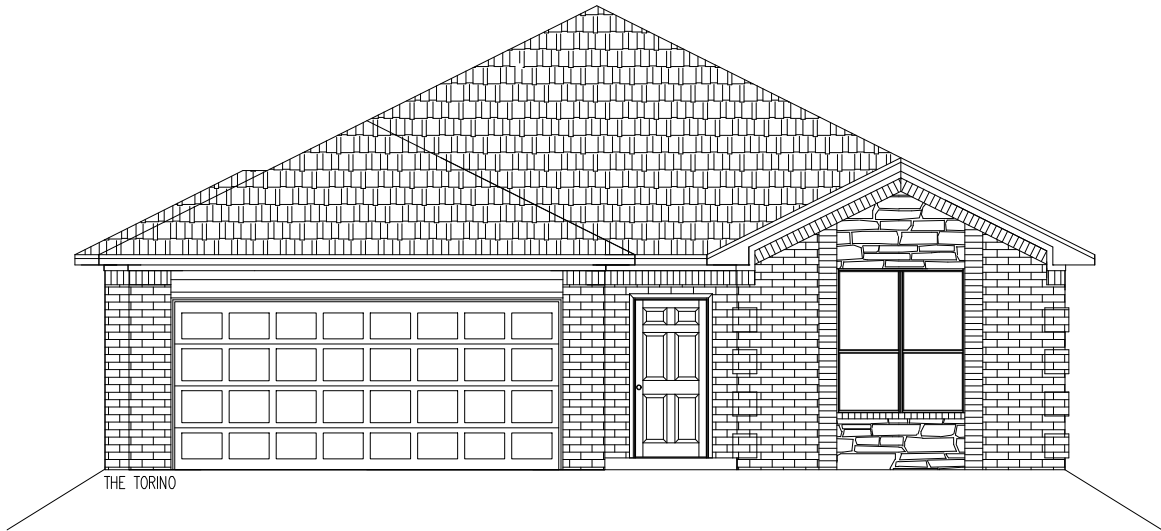

HIGHLAND HEIGHTS COLLECTION

"THE TORINO 1712"

THE TORINO

# HIGHLAND HEIGHTS COLLECTION

"THE TORINO 1712"  
(3 BEDROOM, 2 BATH OPTION)

1,712 Livable sq.ft.  
40'-0" WIDE X 62'-4" DEEP