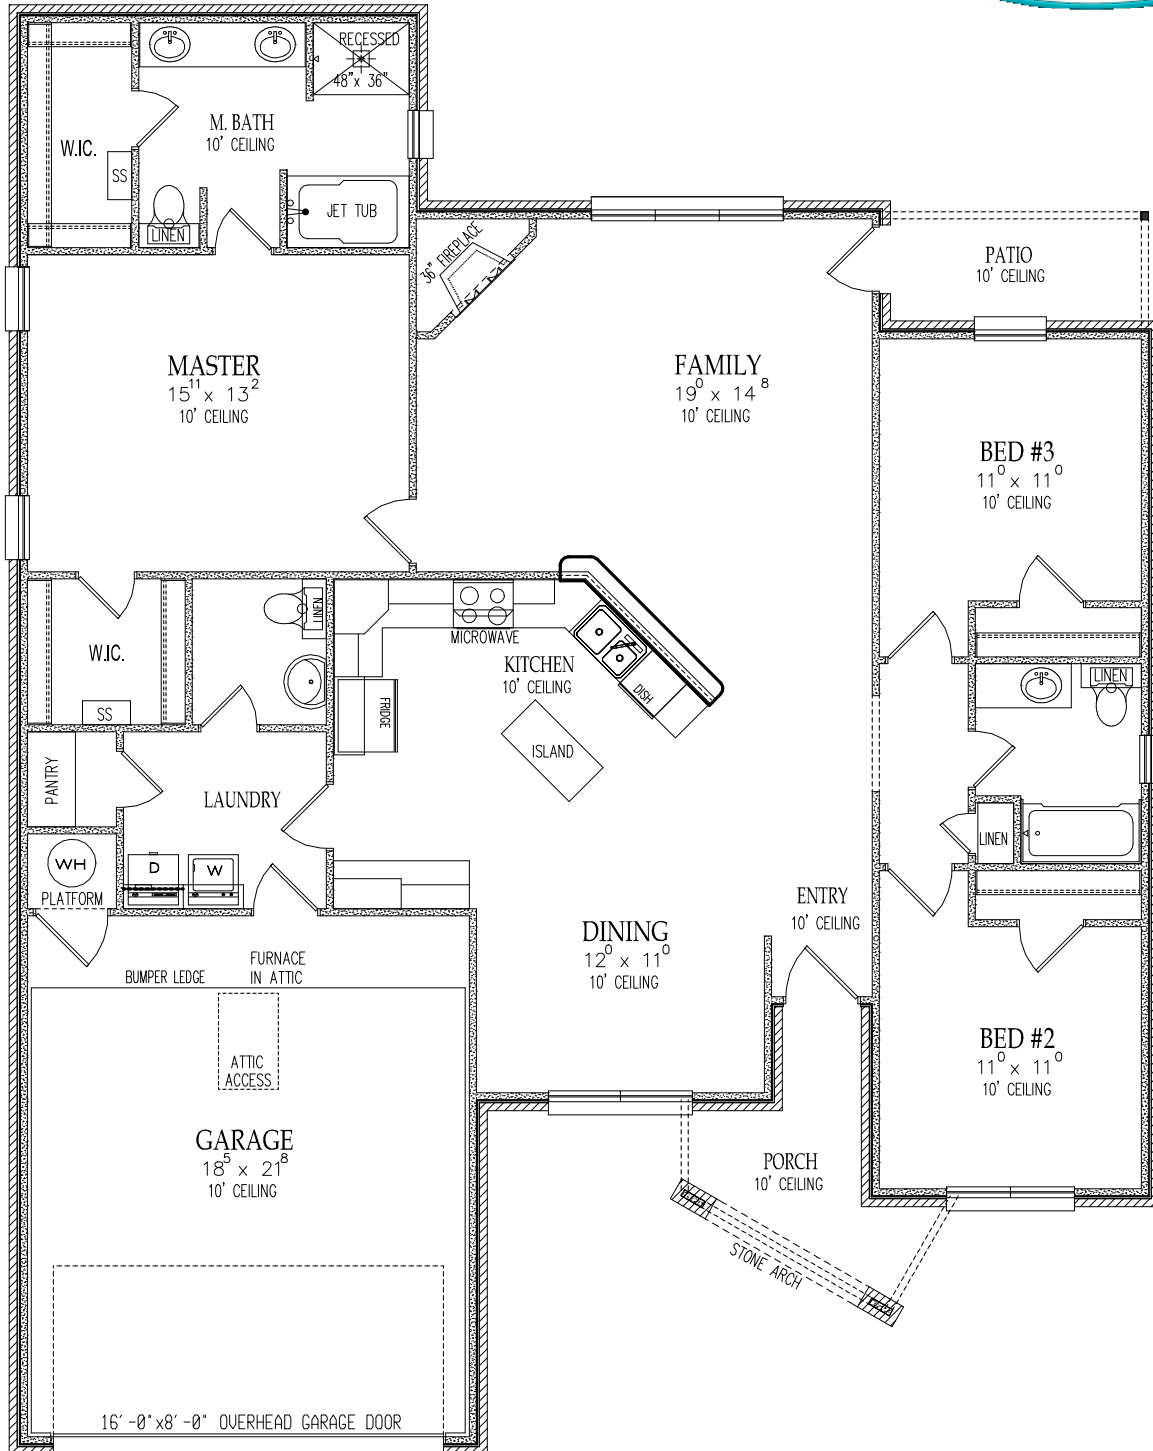

# ESCONDIDO COLLECTION

"THE SAGEWOOD 1767"

THE SAGEWOOD ELEVATION OPTION A

THE SAGEWOOD ELEVATION OPTION B

THE SAGEWOOD ELEVATION OPTION C

ESCONDIDO COLLECTION

"THE SAGEWOOD 1767"  
(3 BEDROOM, 2.5 BATH)

1,767 Livable sq.ft.  
47'-11" Wide x 60'-5" deep