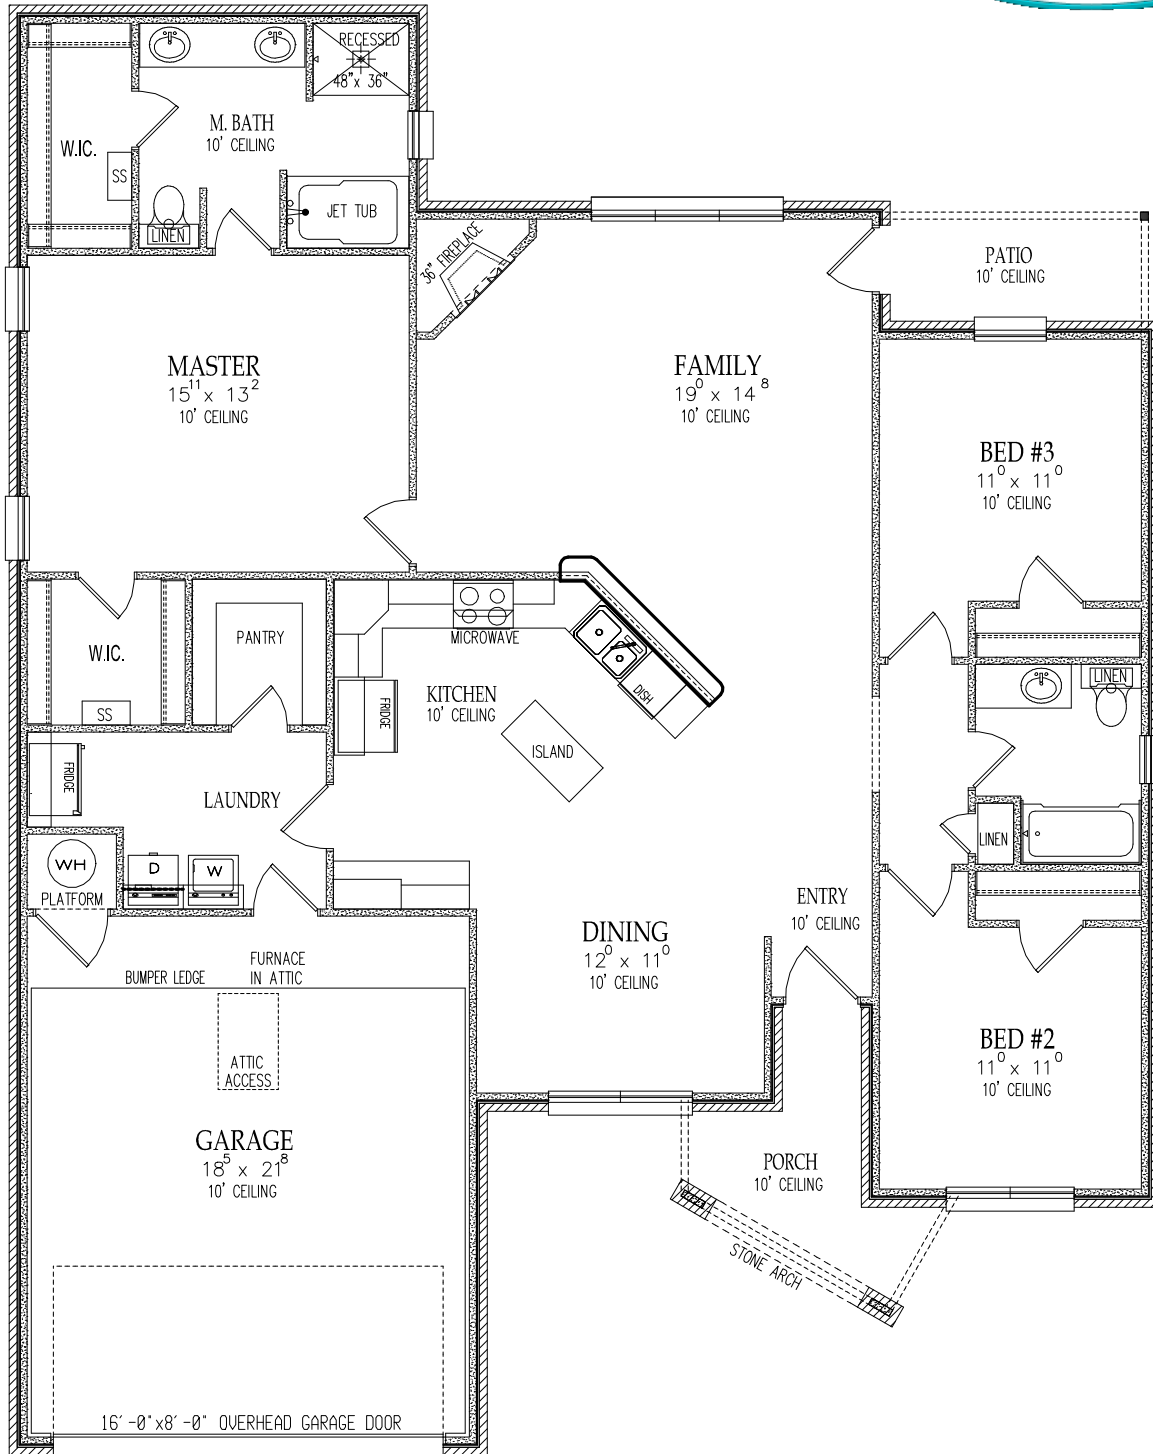

# ESCONDIDO COLLECTION

"THE SAGEWOOD 1767"

THE SAGEWOOD ELEVATION OPTION A

THE SAGEWOOD ELEVATION OPTION B

THE SAGEWOOD ELEVATION OPTION C

"THE SAGEWOOD 1767"  
(3 BEDROOM, 2 BATH)

1,767 Livable sq. ft.  
47'-11" Wide x 60'-5" deep