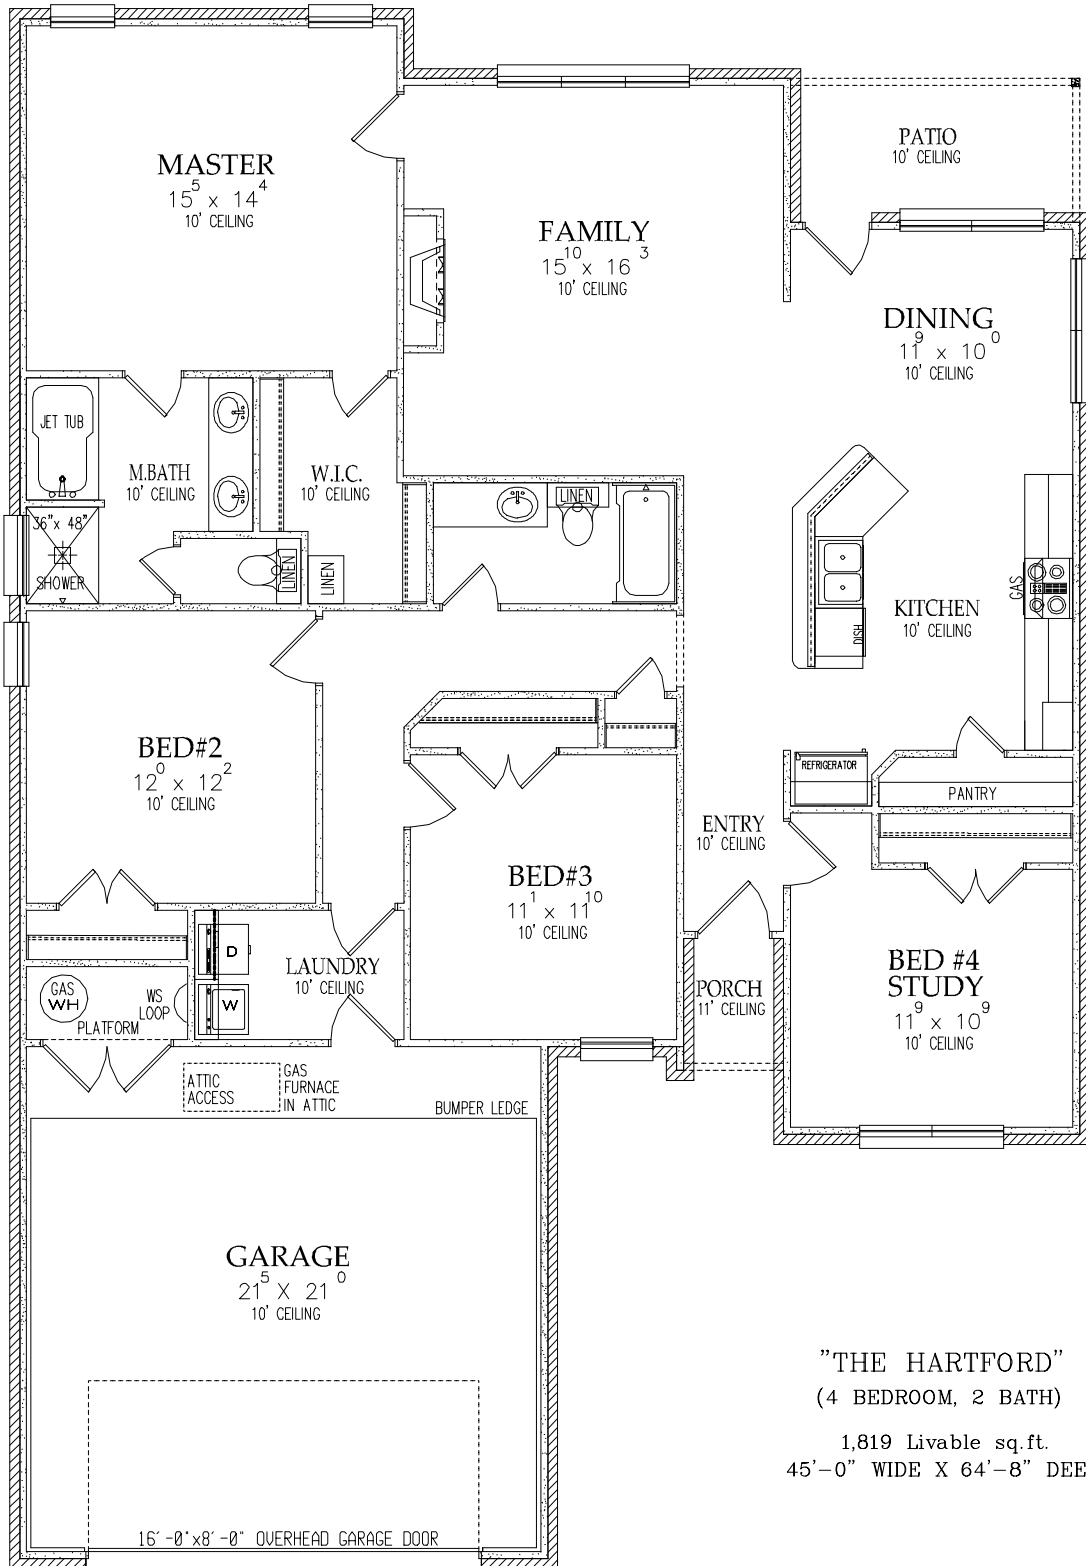

ESCONDIDO COLLECTION

"THE HARTFORD"

THE HARTFORD ELEVATION OPTION A

THE HARTFORD ELEVATION OPTION B

"THE HARTFORD"
(4 BEDROOM, 2 BATH)

1,819 Livable sq.ft.
45'-0" WIDE X 64'-8" DEEP