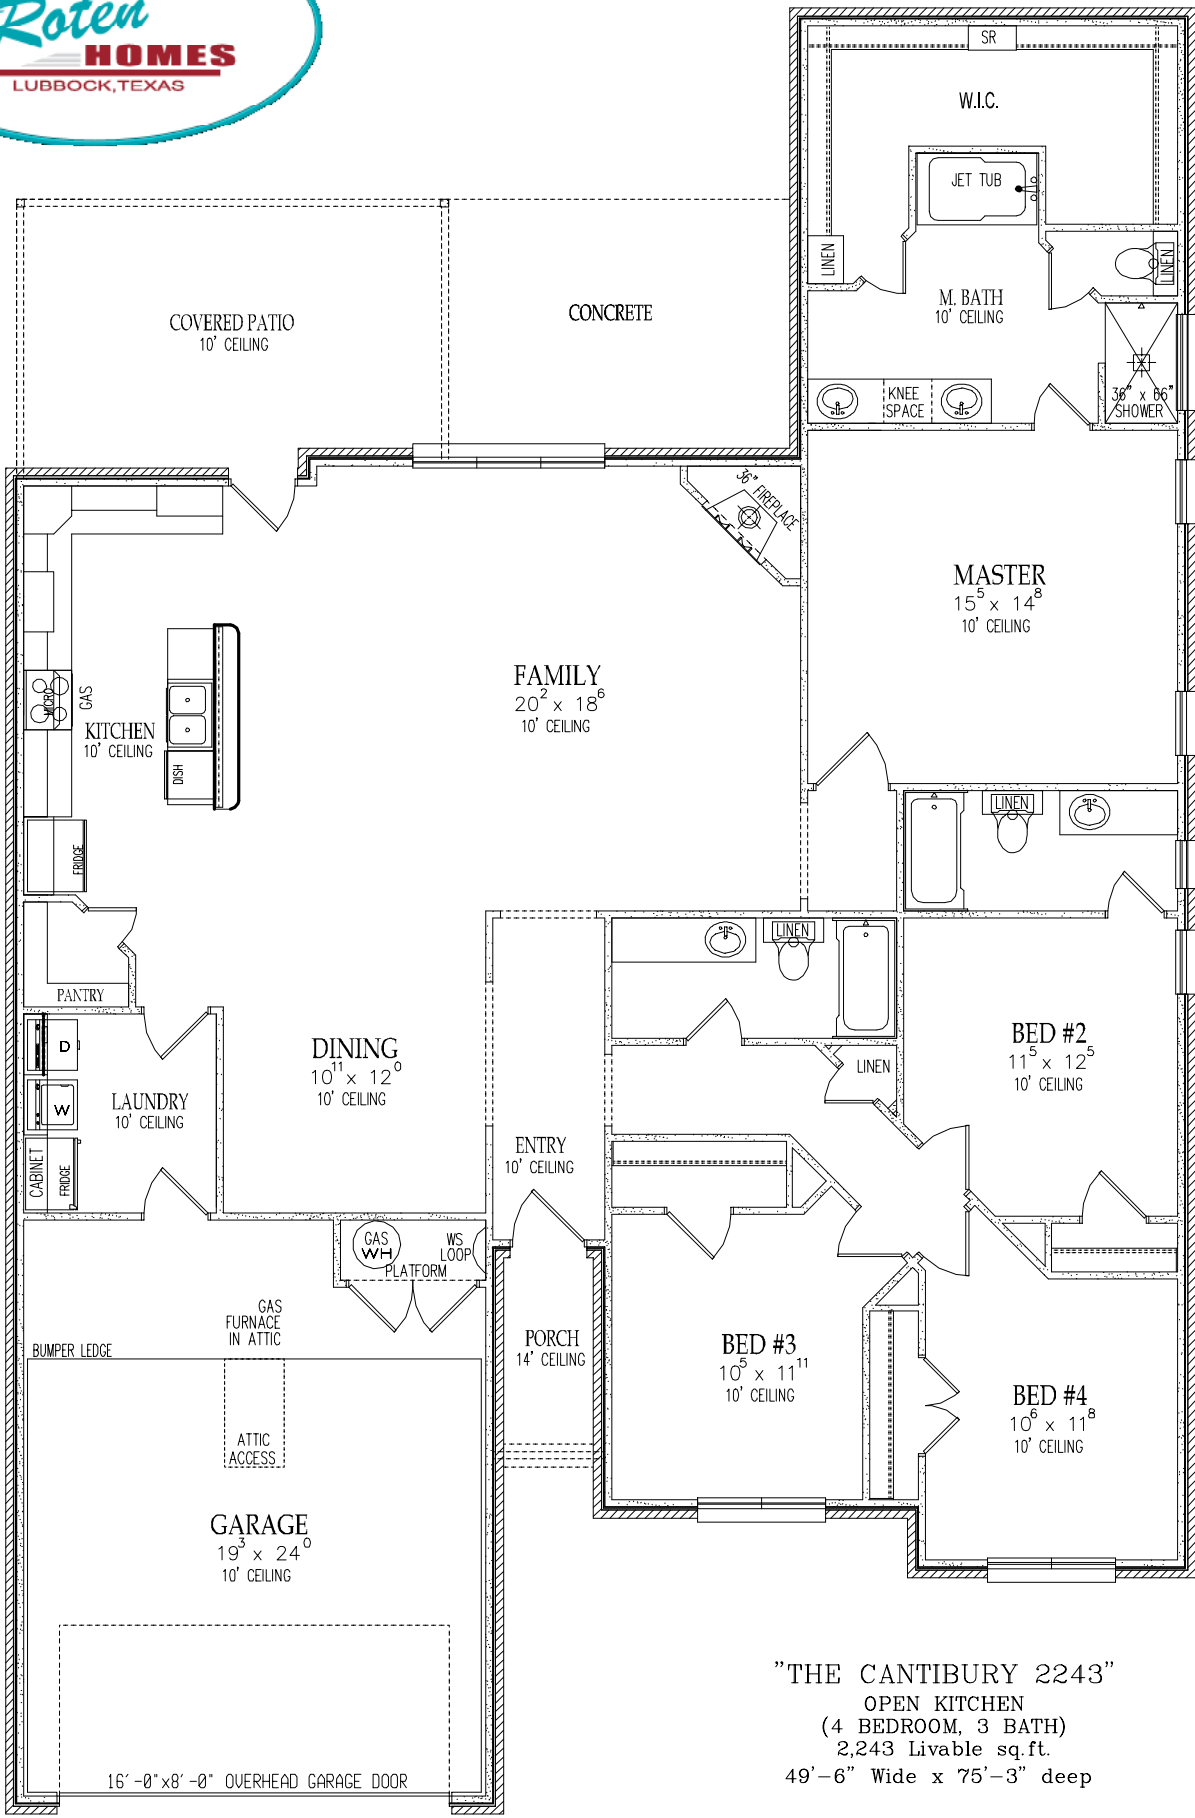

ESCONDIDO COLLECTION

"THE CANTIBURY 2243"

THE CANTIBURY ELEVATION OPTION A

THE CANTIBURY ELEVATION OPTION B

THE CANTIBURY ELEVATION OPTION C

ESCONDIDO COLLECTION

"THE CANTIBURY 2243"
 OPEN KITCHEN
 (4 BEDROOM, 3 BATH)
 2,243 Livable sq.ft.
 49'-6" Wide x 75'-3" deep