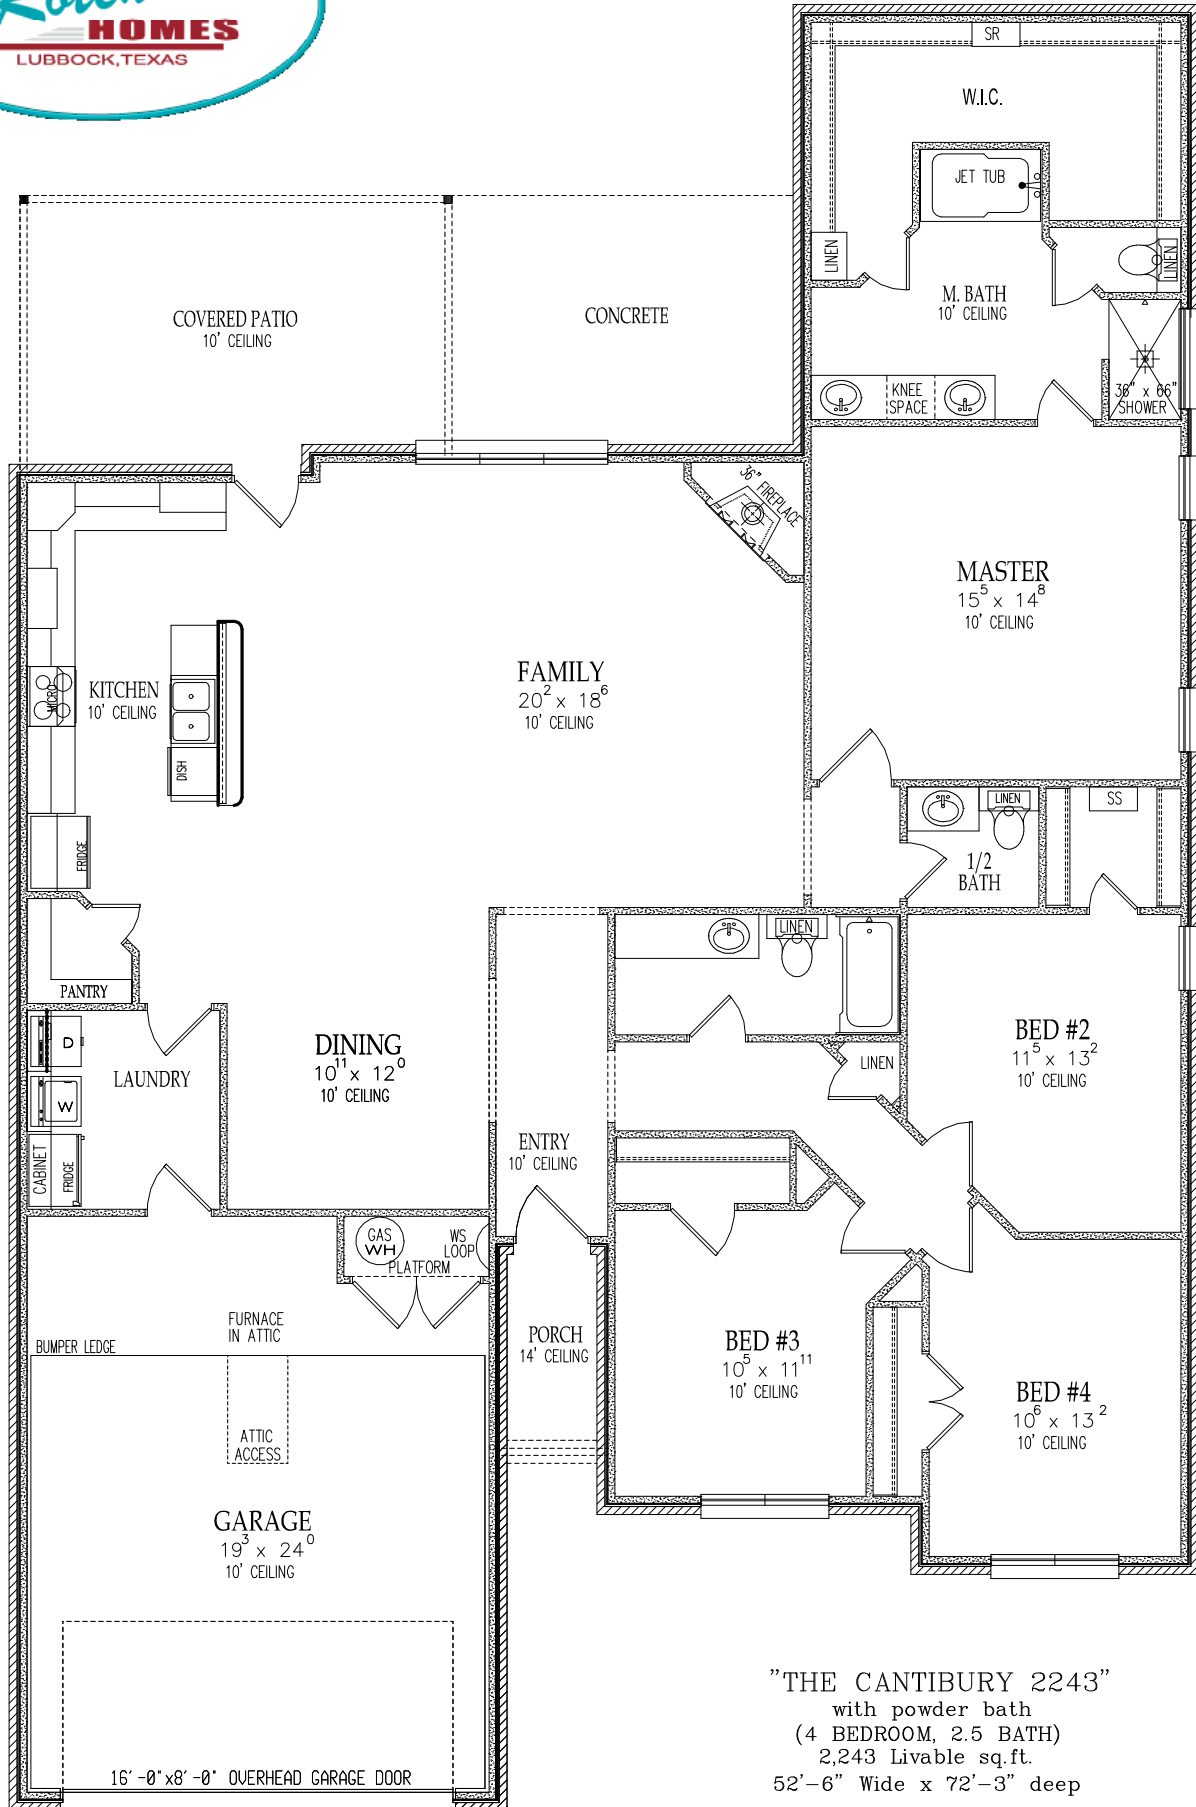

# ESCONDIDO COLLECTION

"THE CANTIBURY 2243"

THE CANTIBURY ELEVATION OPTION A

THE CANTIBURY ELEVATION OPTION B

THE CANTIBURY ELEVATION OPTION C

ESCONDIDO COLLECTION

"THE CANTIBURY 2243"  
 with powder bath  
 (4 BEDROOM, 2.5 BATH)  
 2,243 Livable sq.ft.  
 52'-6" Wide x 72'-3" deep