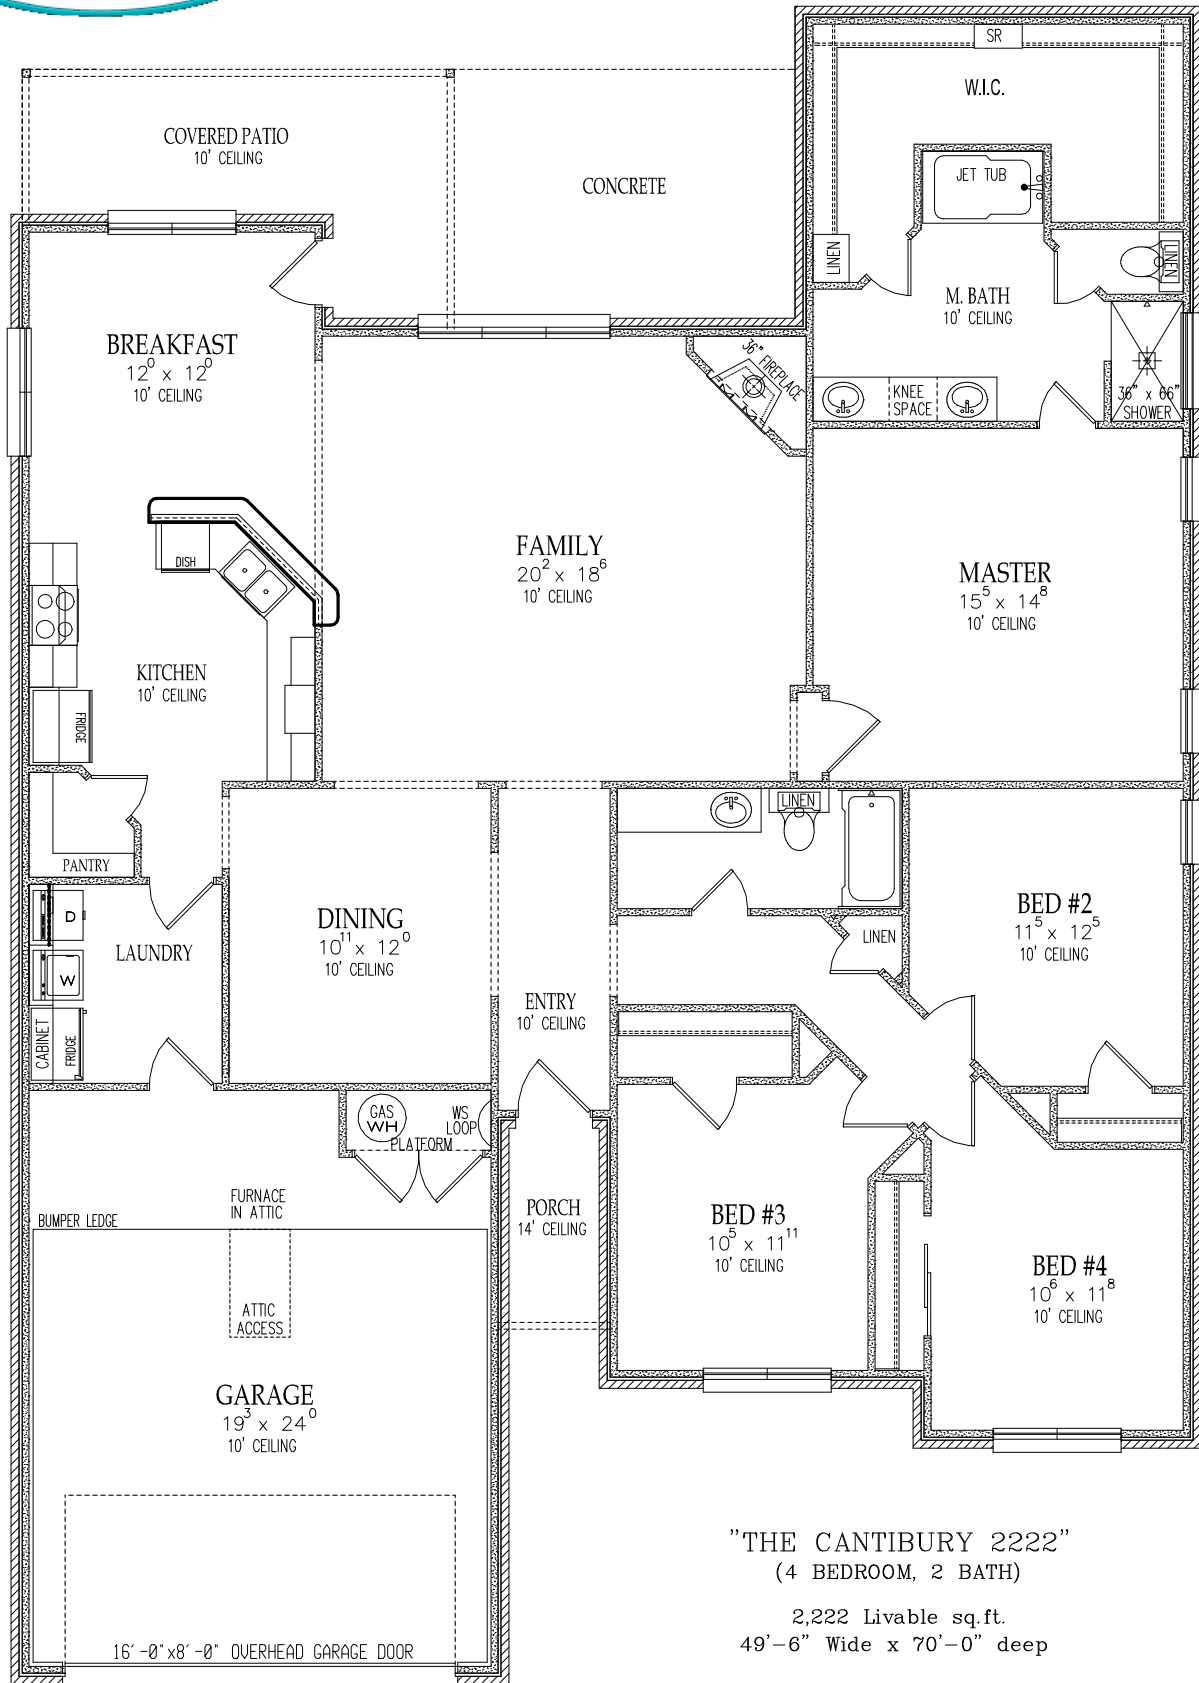

ESCONDIDO COLLECTION

"THE CANTIBURY 2222"

THE CANTIBURY ELEVATION OPTION A

THE CANTIBURY ELEVATION OPTION B

THE CANTIBURY ELEVATION OPTION C

ESCONDIDO COLLECTION

"THE CANTIBURY 2222"
(4 BEDROOM, 2 BATH)

2,222 Livable sq.ft.
49'-6" Wide x 70'-0" deep