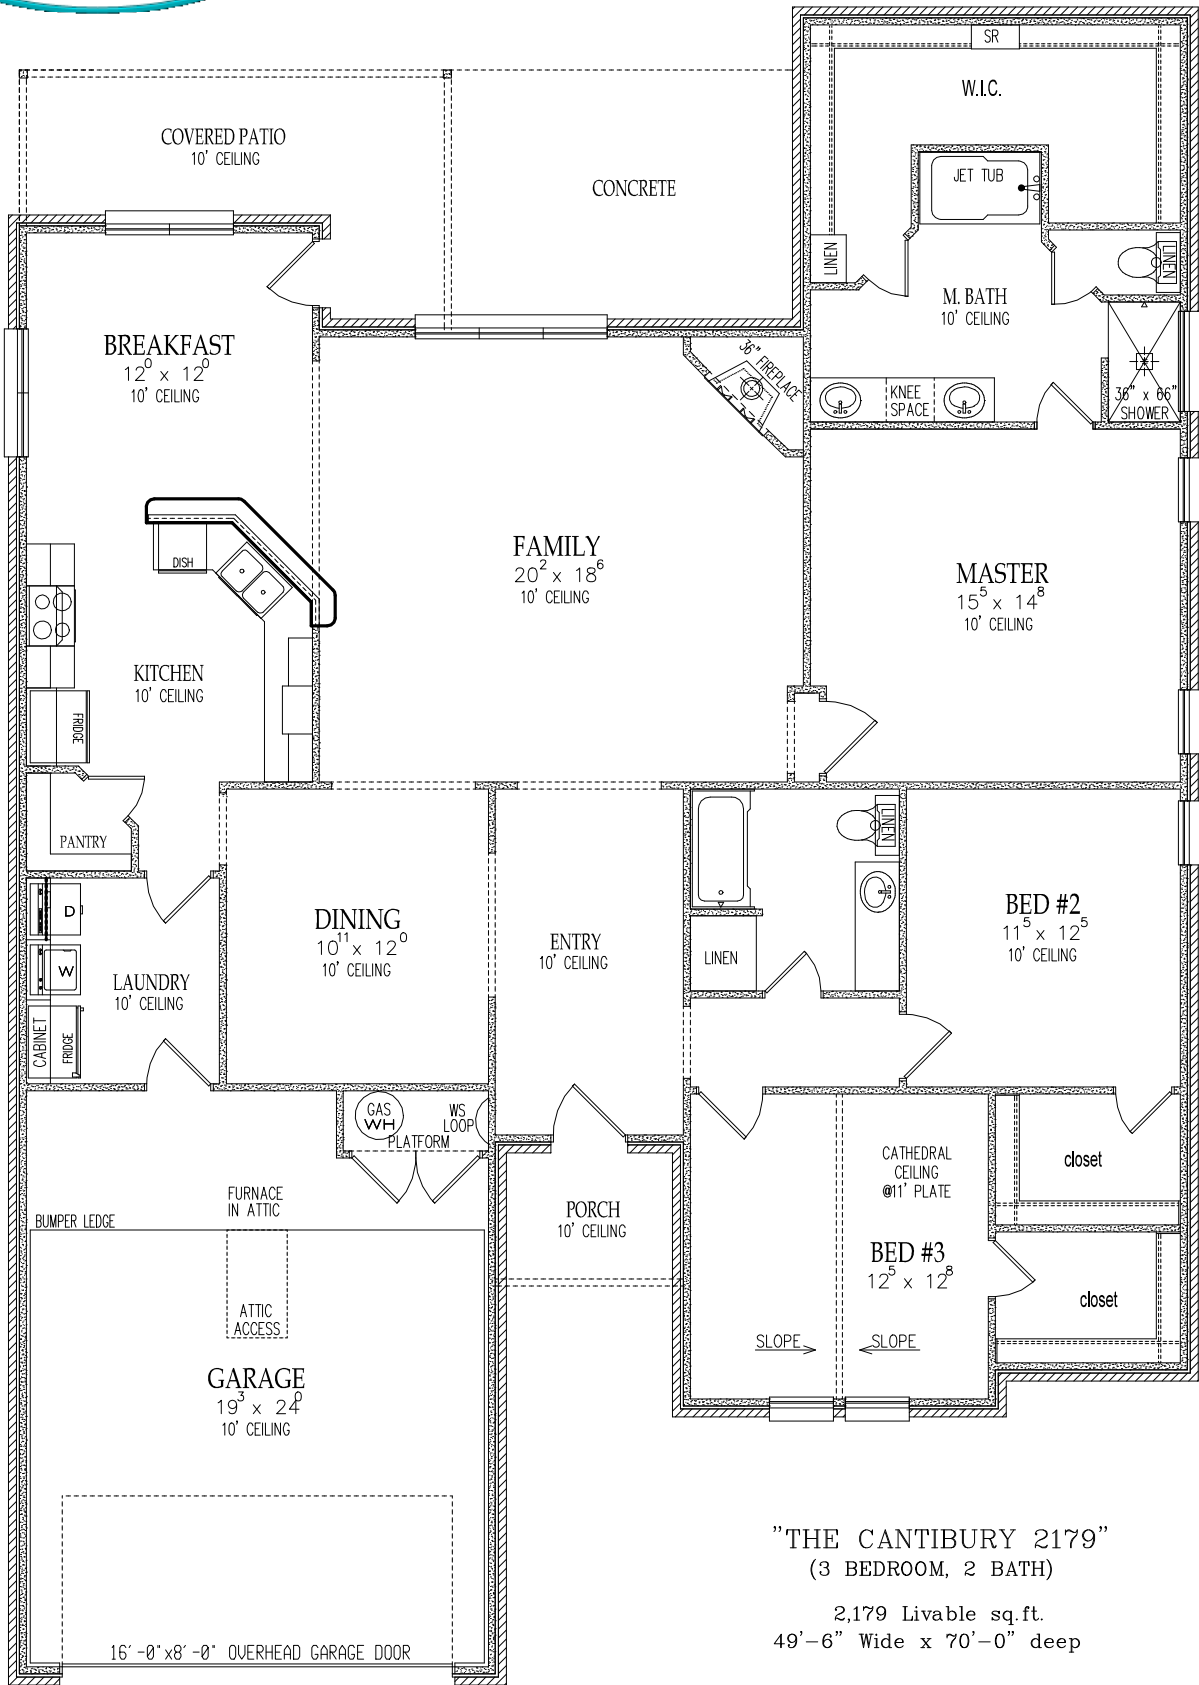

ESCONDIDO COLLECTION

"THE CANTIBURY 2179"

THE CANTIBURY 2160 ELEVATION A

THE CANTIBURY 2160 ELEVATION B

THE CANTIBURY 2160 ELEVATION C

ESCONDIDO COLLECTION

"THE CANTIBURY 2179"
 (3 BEDROOM, 2 BATH)
 2,179 Livable sq.ft.
 49'-6" Wide x 70'-0" deep