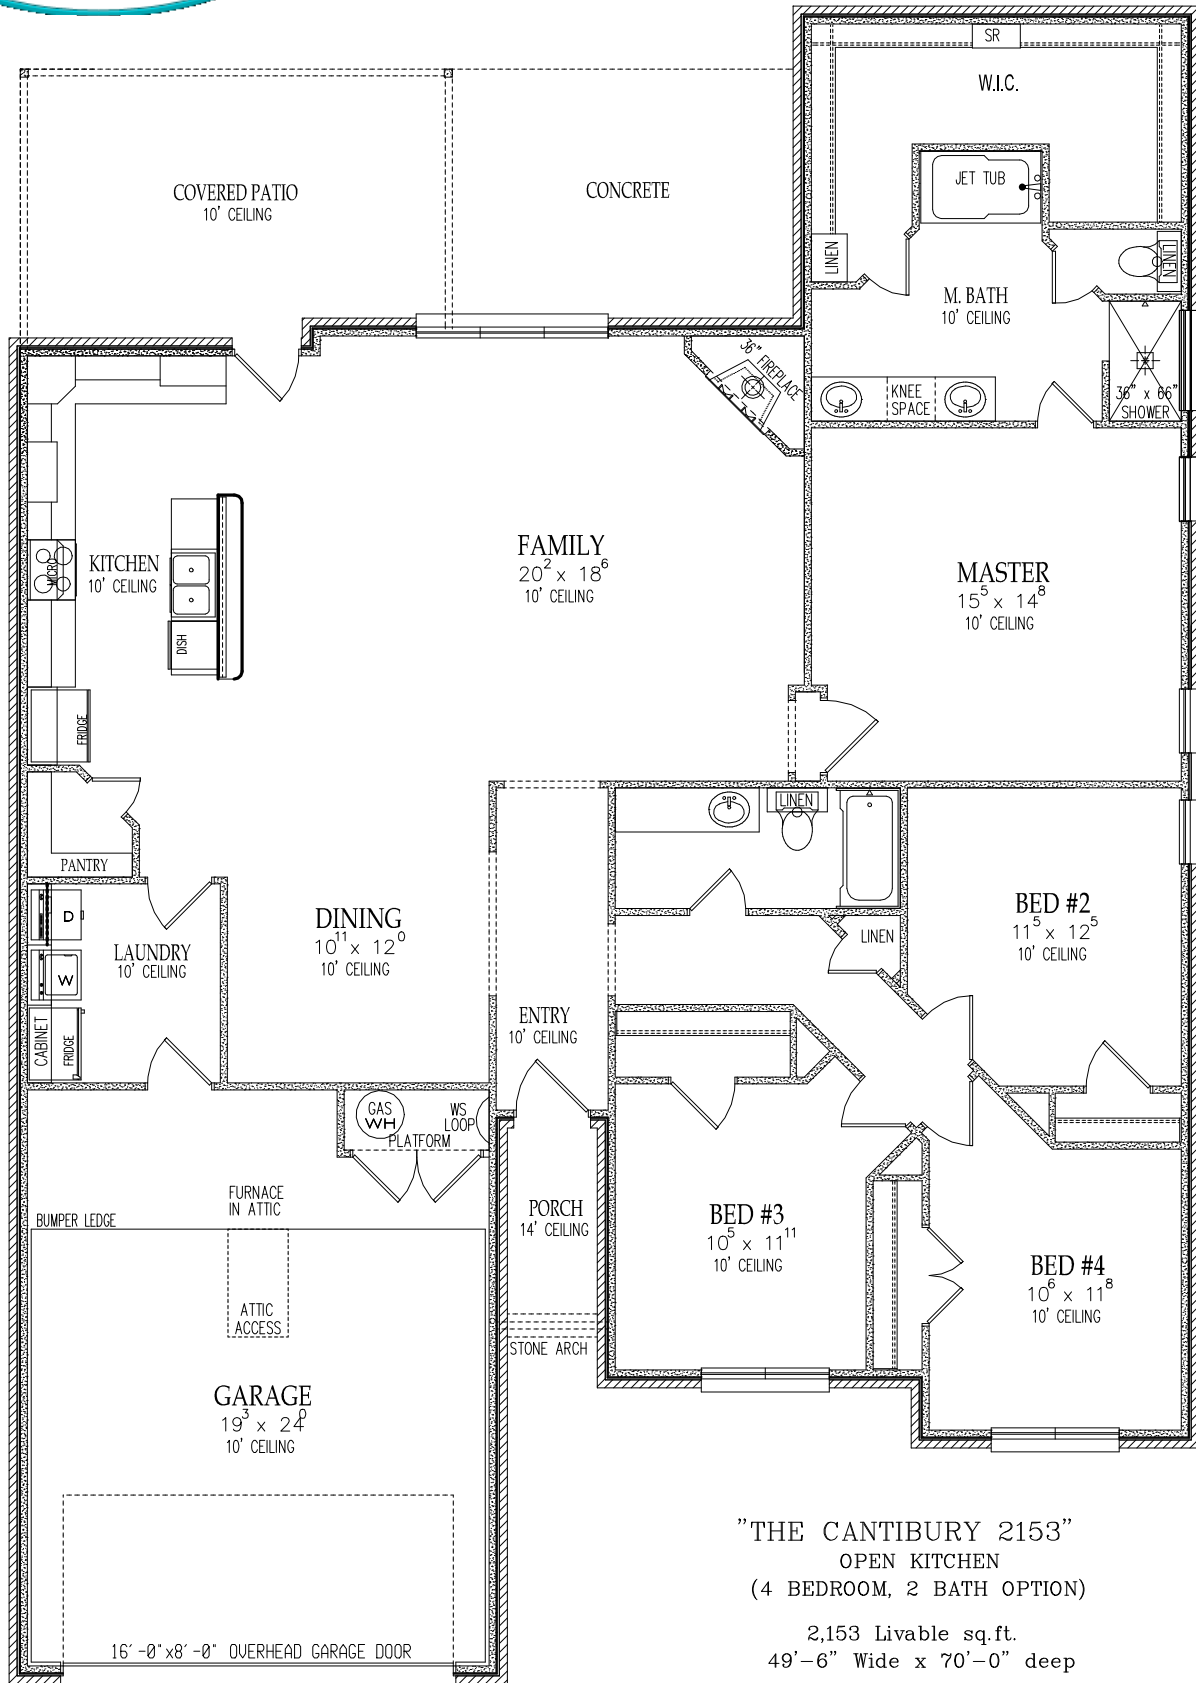

ESCONDIDO COLLECTION

"THE CANTIBURY 2153"

THE CANTIBURY ELEVATION OPTION A

THE CANTIBURY ELEVATION OPTION B

THE CANTIBURY ELEVATION OPTION C

"THE CANTIBURY 2153"
OPEN KITCHEN
(4 BEDROOM, 2 BATH OPTION)

2,153 Livable sq.ft.
49'-6" Wide x 70'-0" deep