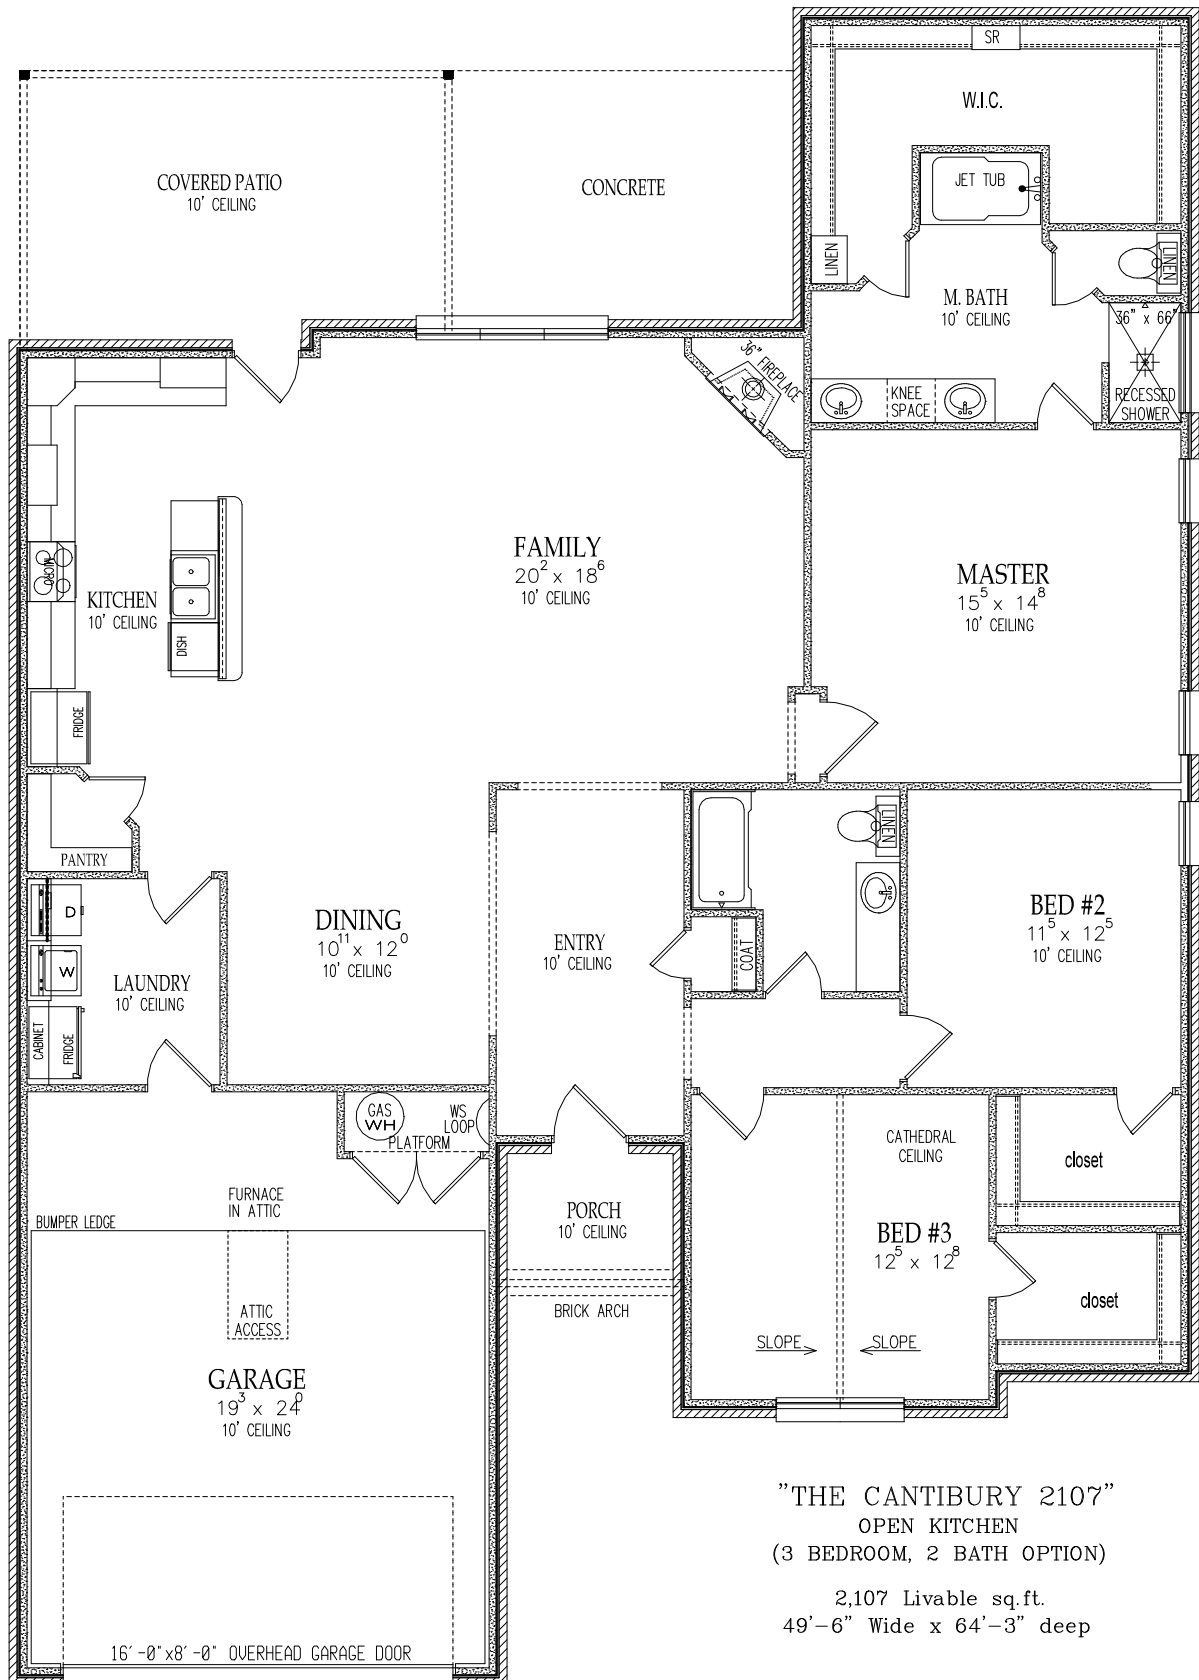

# ESCONDIDO COLLECTION

"THE CANTIBURY 2,107"

THE CANTIBURY 2107 ELEVATION A

THE CANTIBURY 2107 ELEVATION B

THE CANTIBURY 2160 ELEVATION C

"THE CANTIBURY 2107"  
OPEN KITCHEN  
(3 BEDROOM, 2 BATH OPTION)

2,107 Livable sq.ft.  
49'-6" Wide x 64'-3" deep