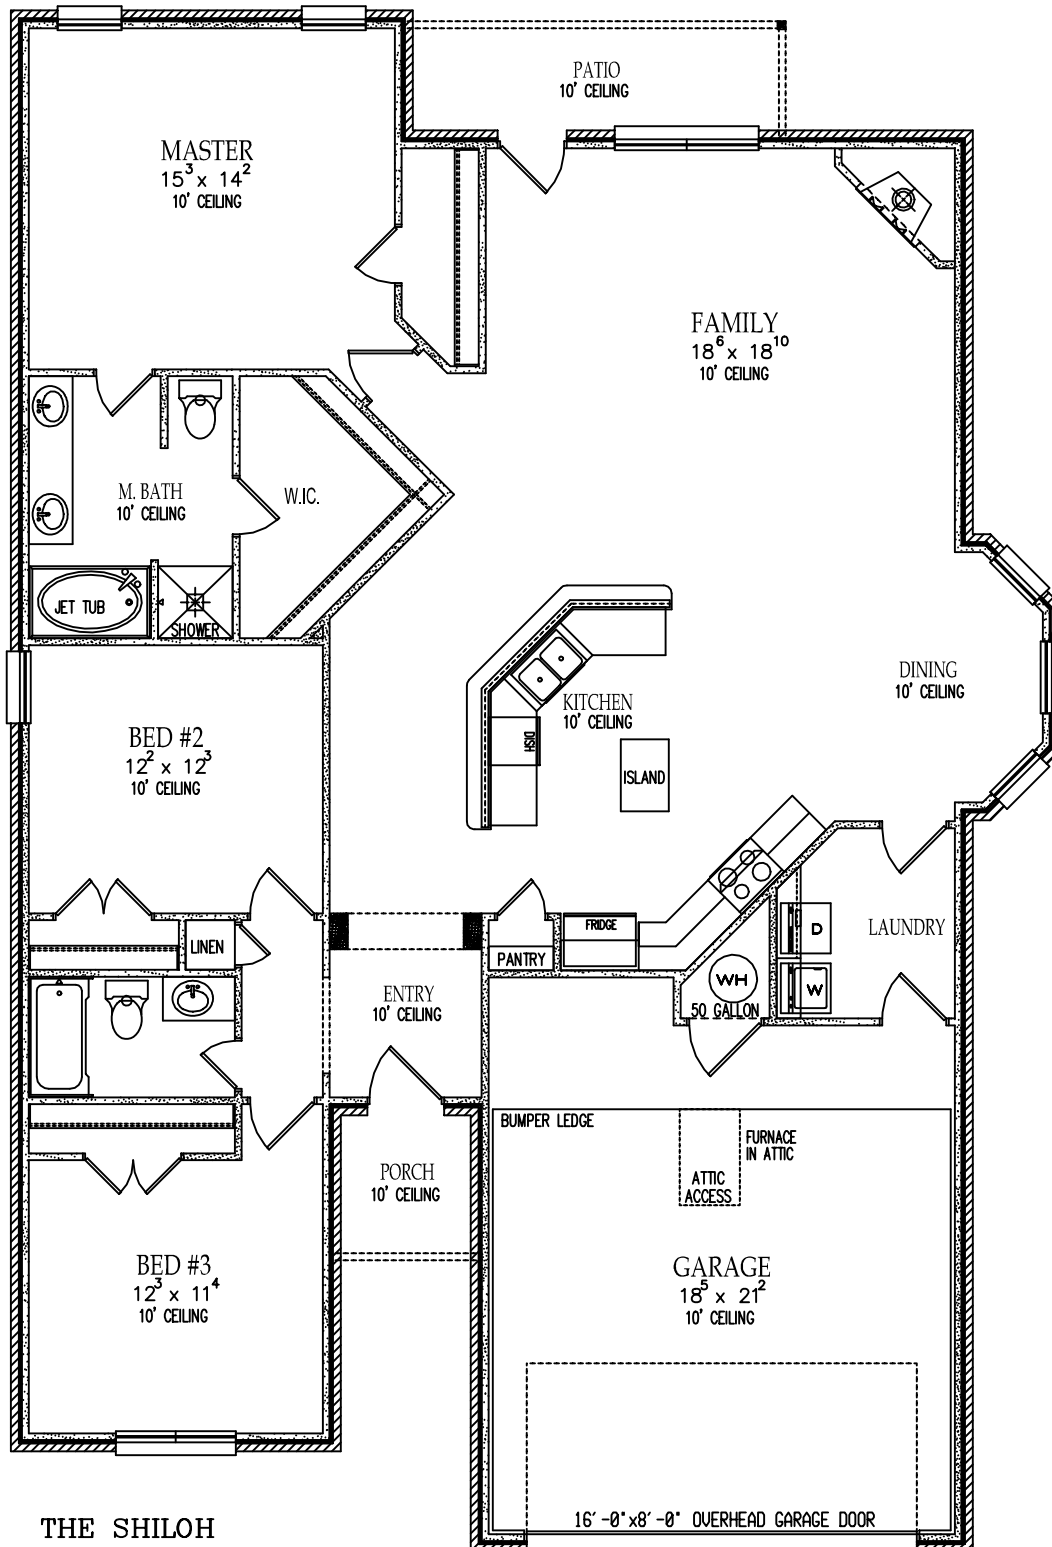

THE SHILOH

THE SHILOH ELEVATION

THE SHILOH
1,852 Livable sq.ft.
43'-9" Wide x 64'-3" deep