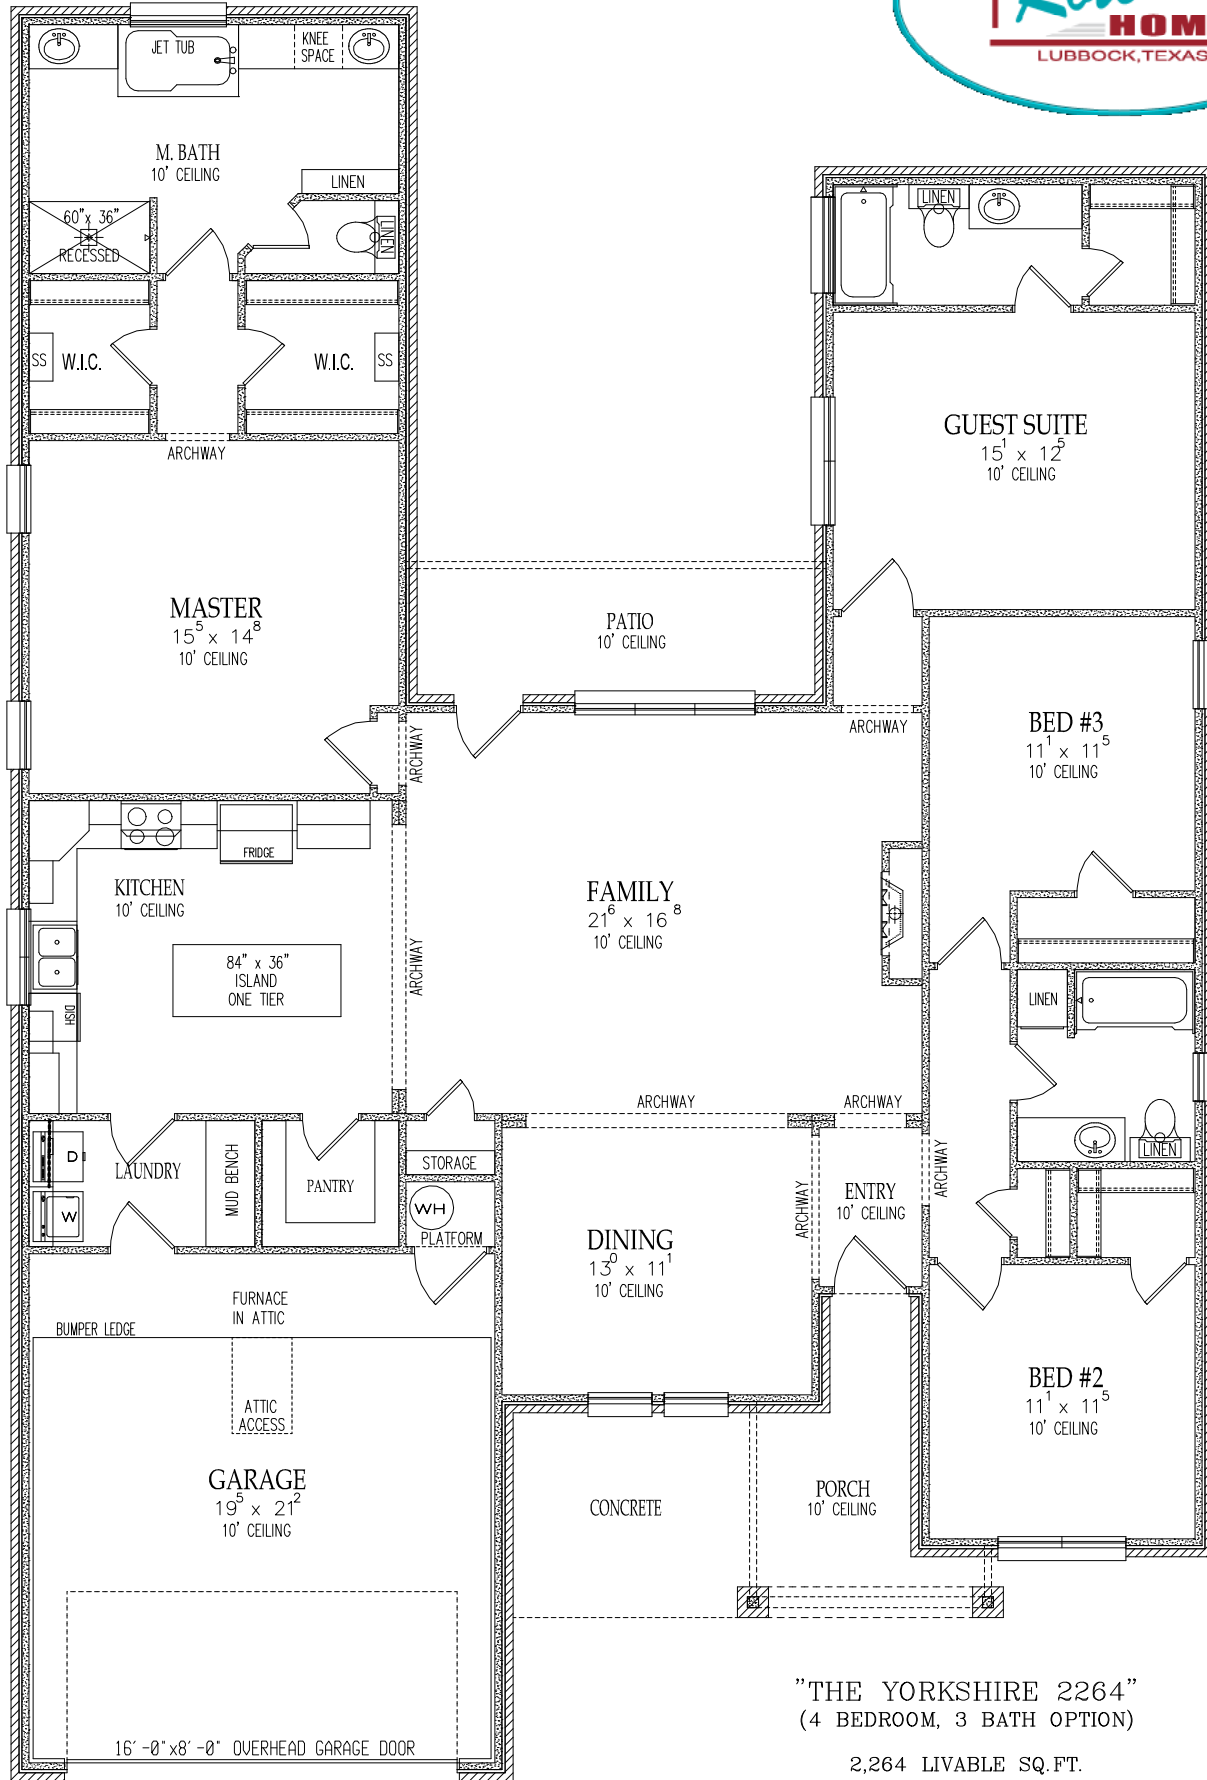

ESCONDIDO COLLECTION

"THE YORKSHIRE"

THE YORKSHIRE ELEVATION OPTION A

THE YORKSHIRE ELEVATION OPTION B

THE YORKSHIRE ELEVATION OPTION C

"THE YORKSHIRE 2264"
(4 BEDROOM, 3 BATH OPTION)

2,264 LIVABLE SQ. FT.
50'-0" Wide x 73'-10" deep