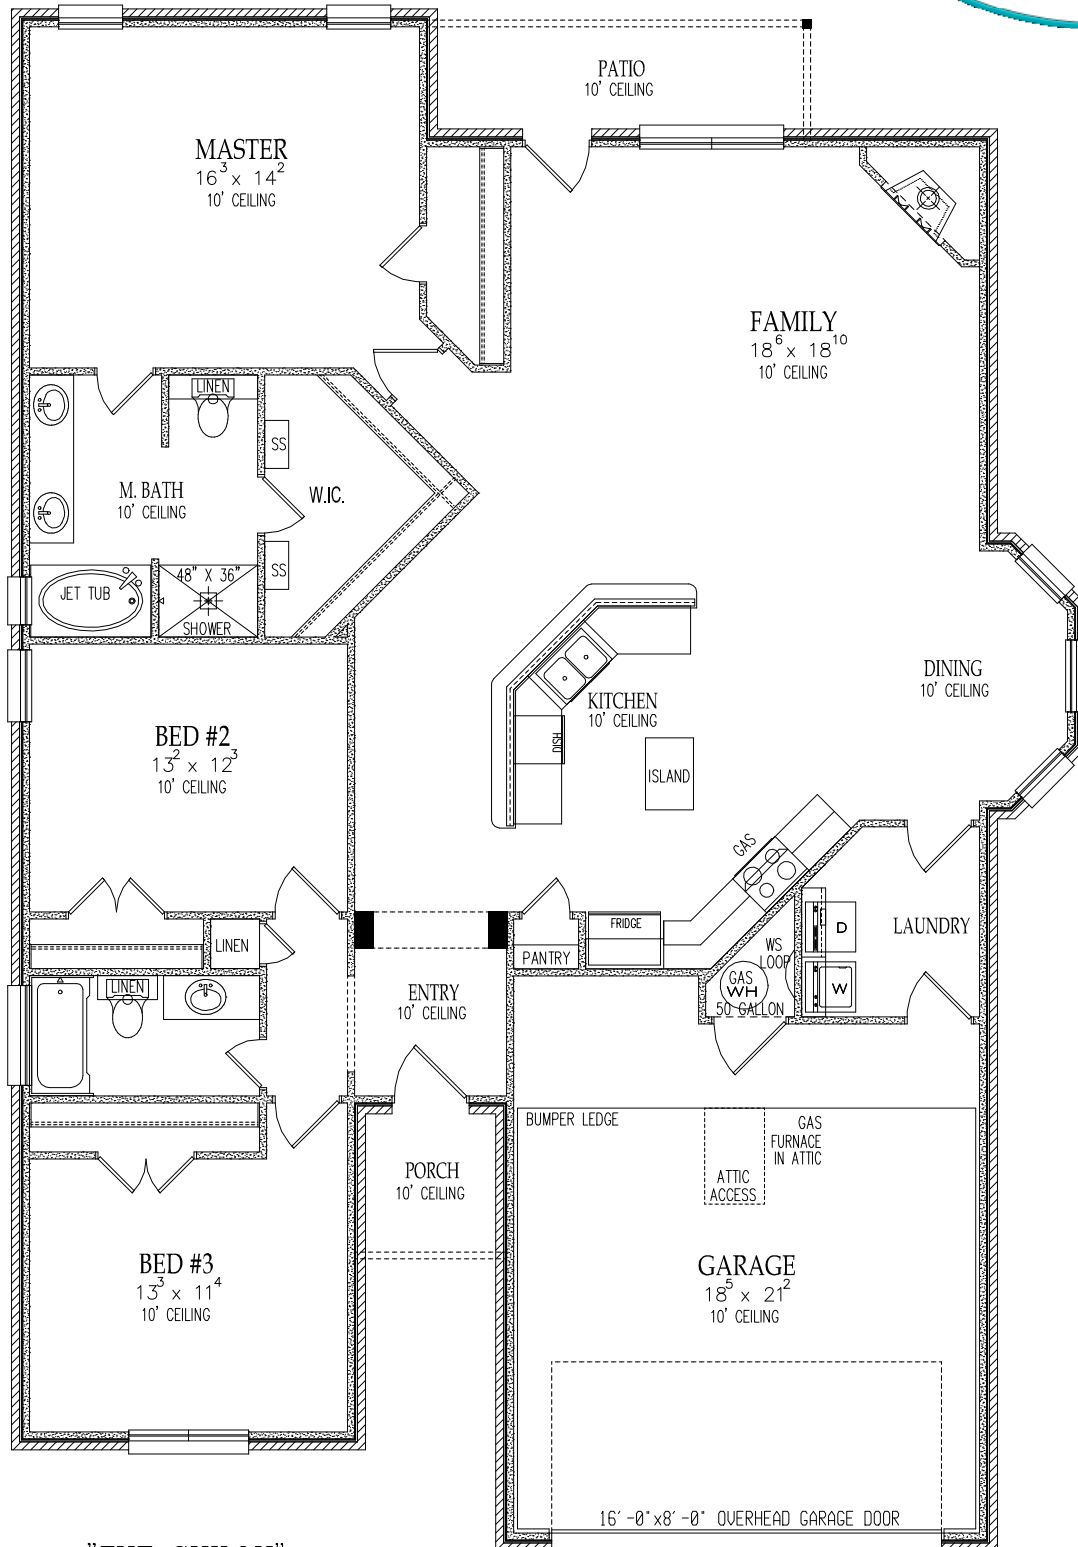

# ESCONDIDO COLLECTION

"THE SHILOH"

THE ALPINE 2196 ELEVATION OPTION C

# ESCONDIDO COLLECTION

**"THE SHILOH"**  
1,911 Livable sq. ft.  
44'-9" Wide x 64'-3" deep