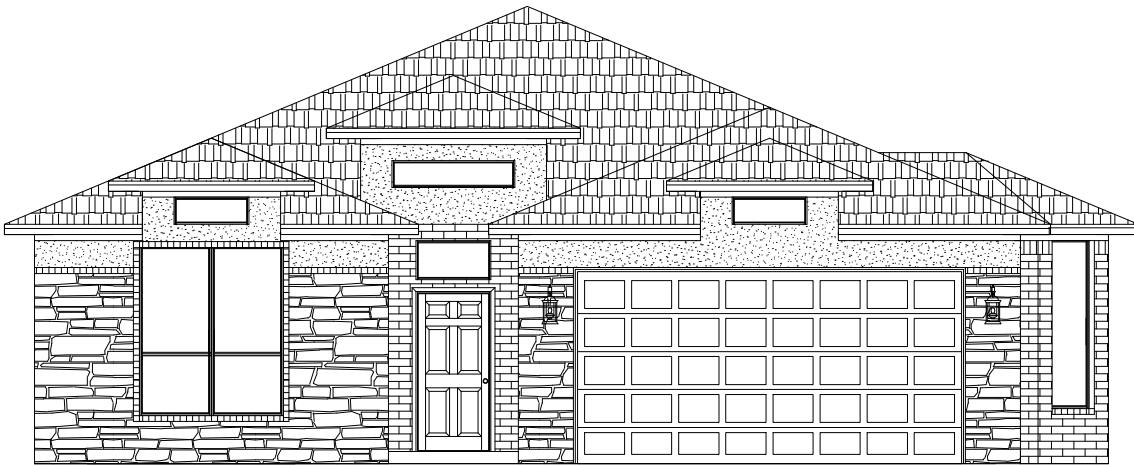

# ESCONDIDO COLLECTION

"THE SHILOH"

THE ALPINE 2196 ELEVATION OPTION C

# ESCONDIDO COLLECTION

**"THE SHILOH"**  
1,911 Livable sq. ft.  
44'-9" Wide x 64'-3" deep