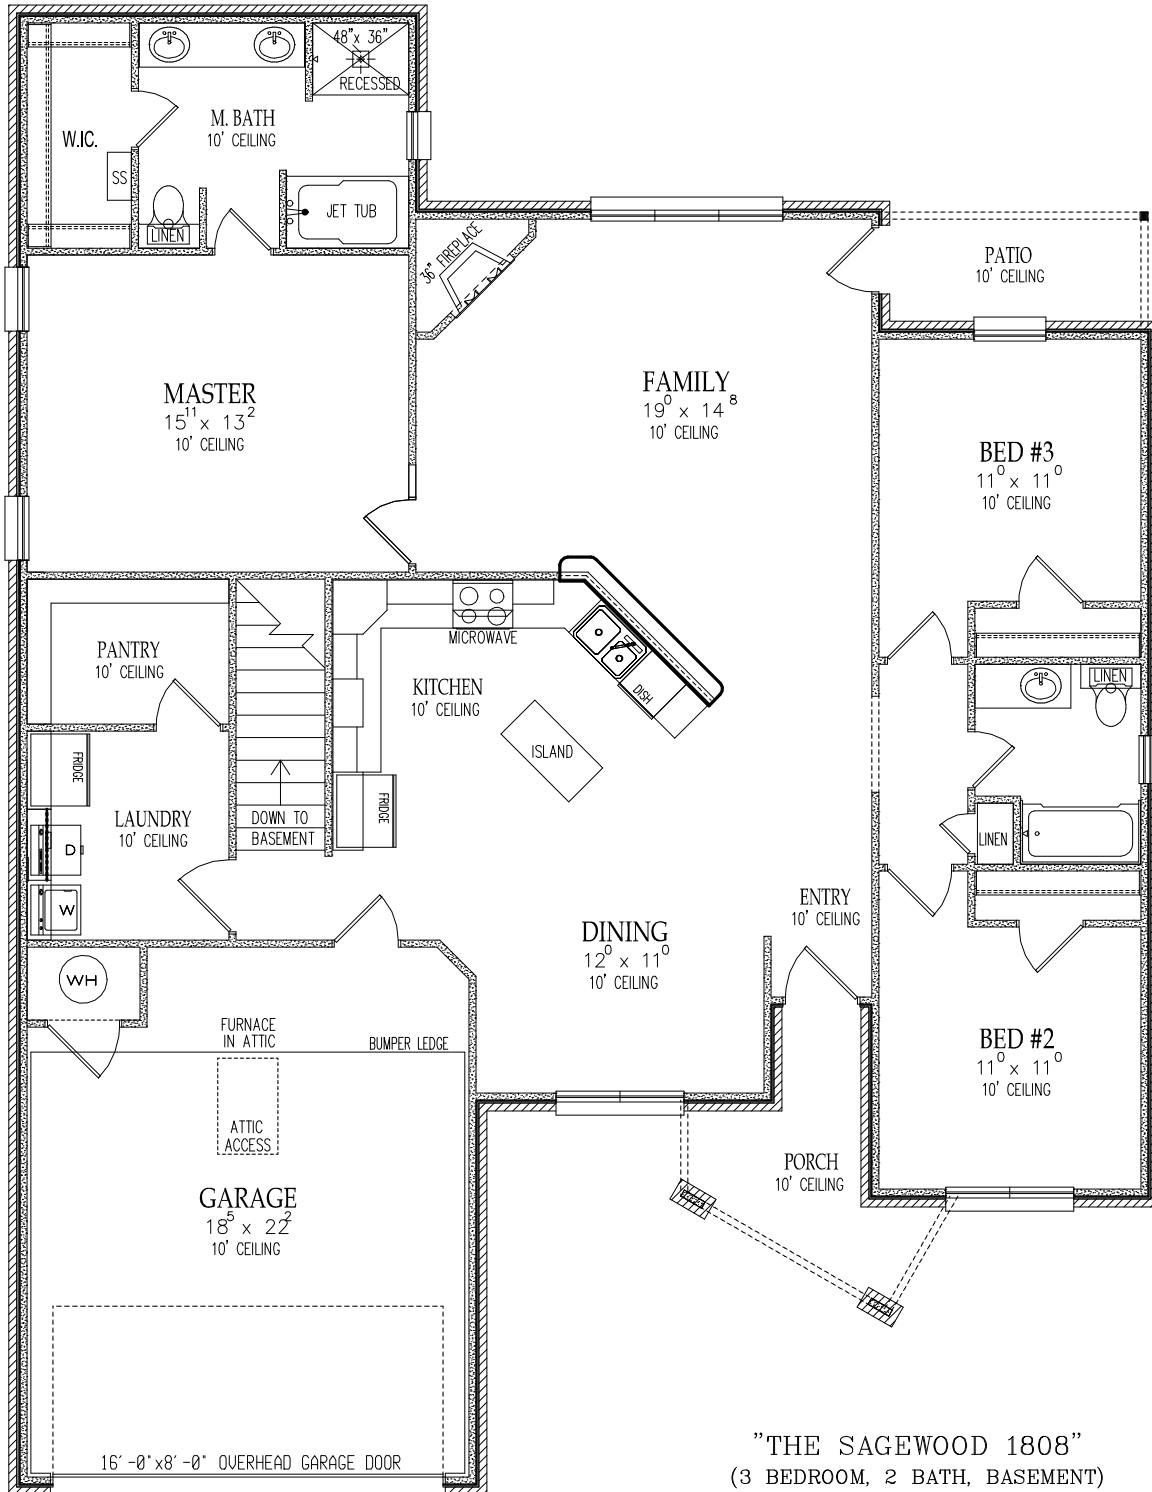

ESCONDIDO COLLECTION

"THE SAGEWOOD 1808"

THE SAGEWOOD ELEVATION OPTION A

THE SAGEWOOD ELEVATION OPTION B

THE SAGEWOOD ELEVATION OPTION C

"THE SAGEWOOD 1808"
(3 BEDROOM, 2 BATH, BASEMENT)

1,808 Livable sq.ft.
47'-11" Wide x 62'-1" deep