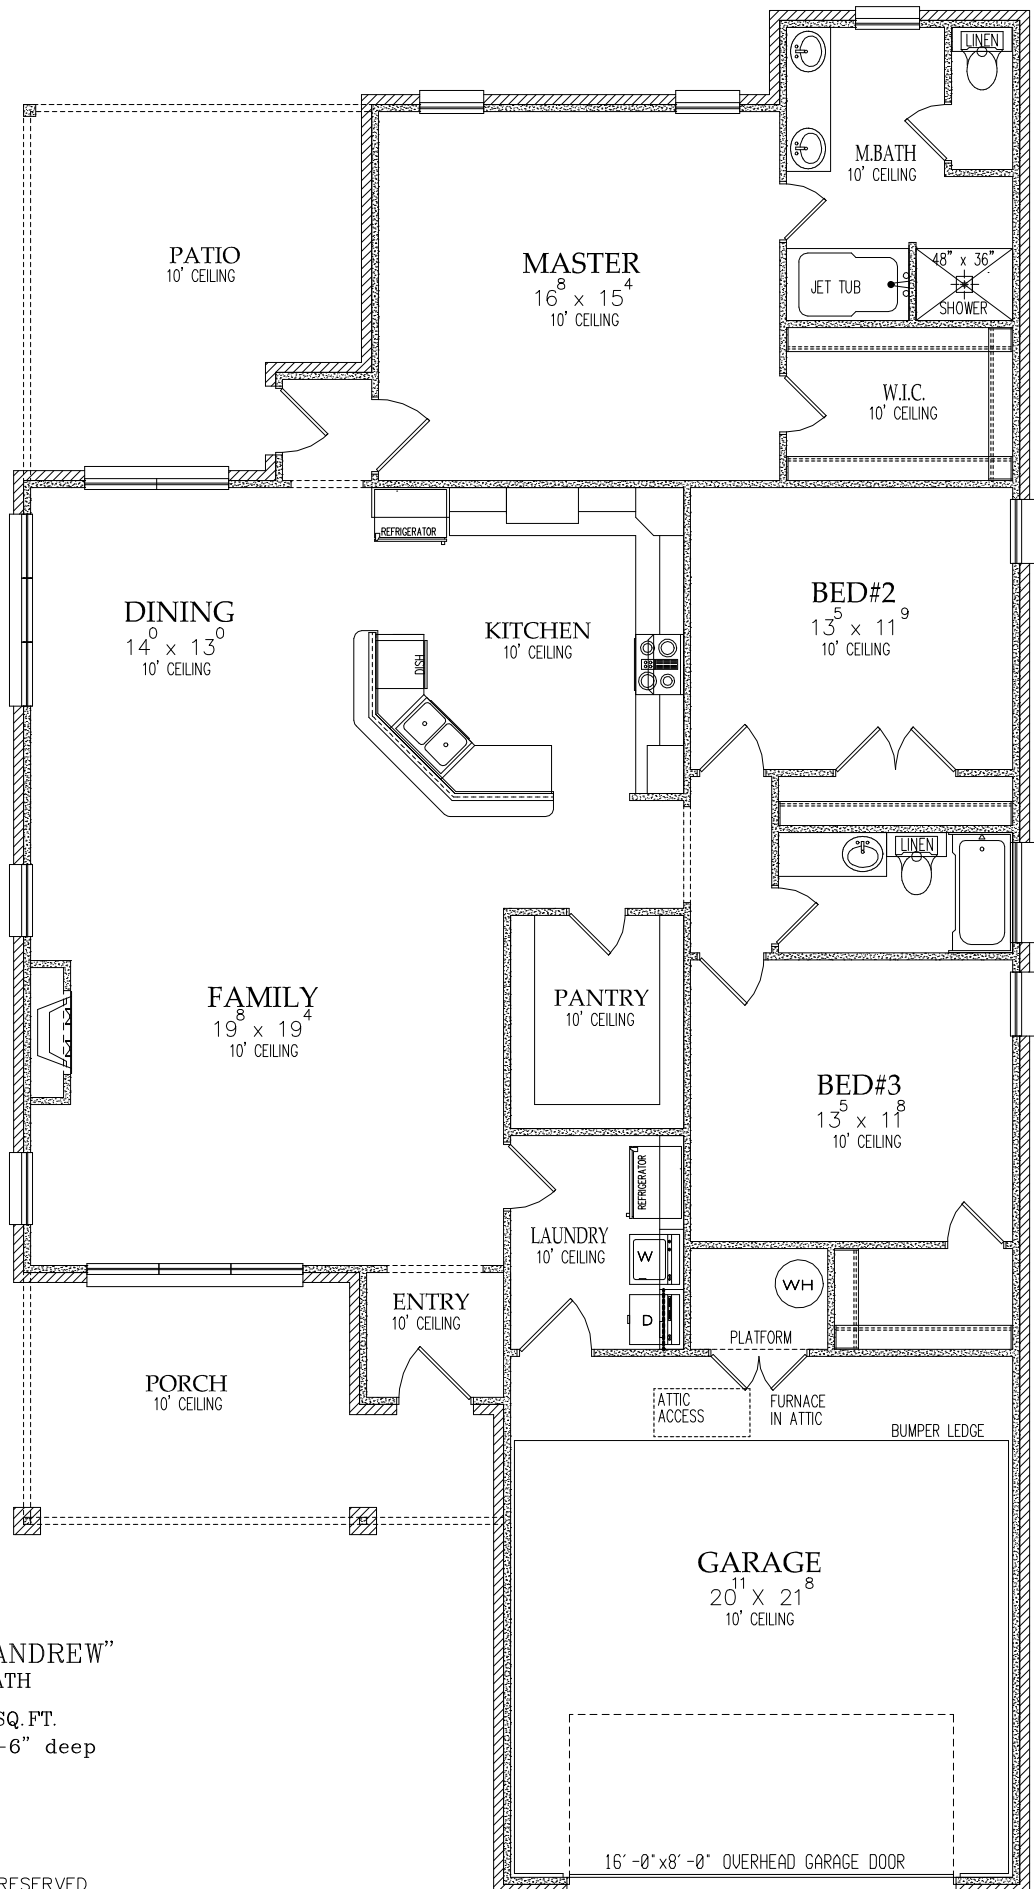

ESCONDIDO COLLECTION

"THE CAPE ANDREW"

THE CAPE ANDREW ELEVATION OPTION A

THE CAPE ANDREW ELEVATION OPTION B

ESCONDIDO COLLECTION

"THE CAPE ANDREW"
3 BED, 2 BATH
2,002 LIVABLE SQ. FT.
42'-4" Wide x 78'-6" deep