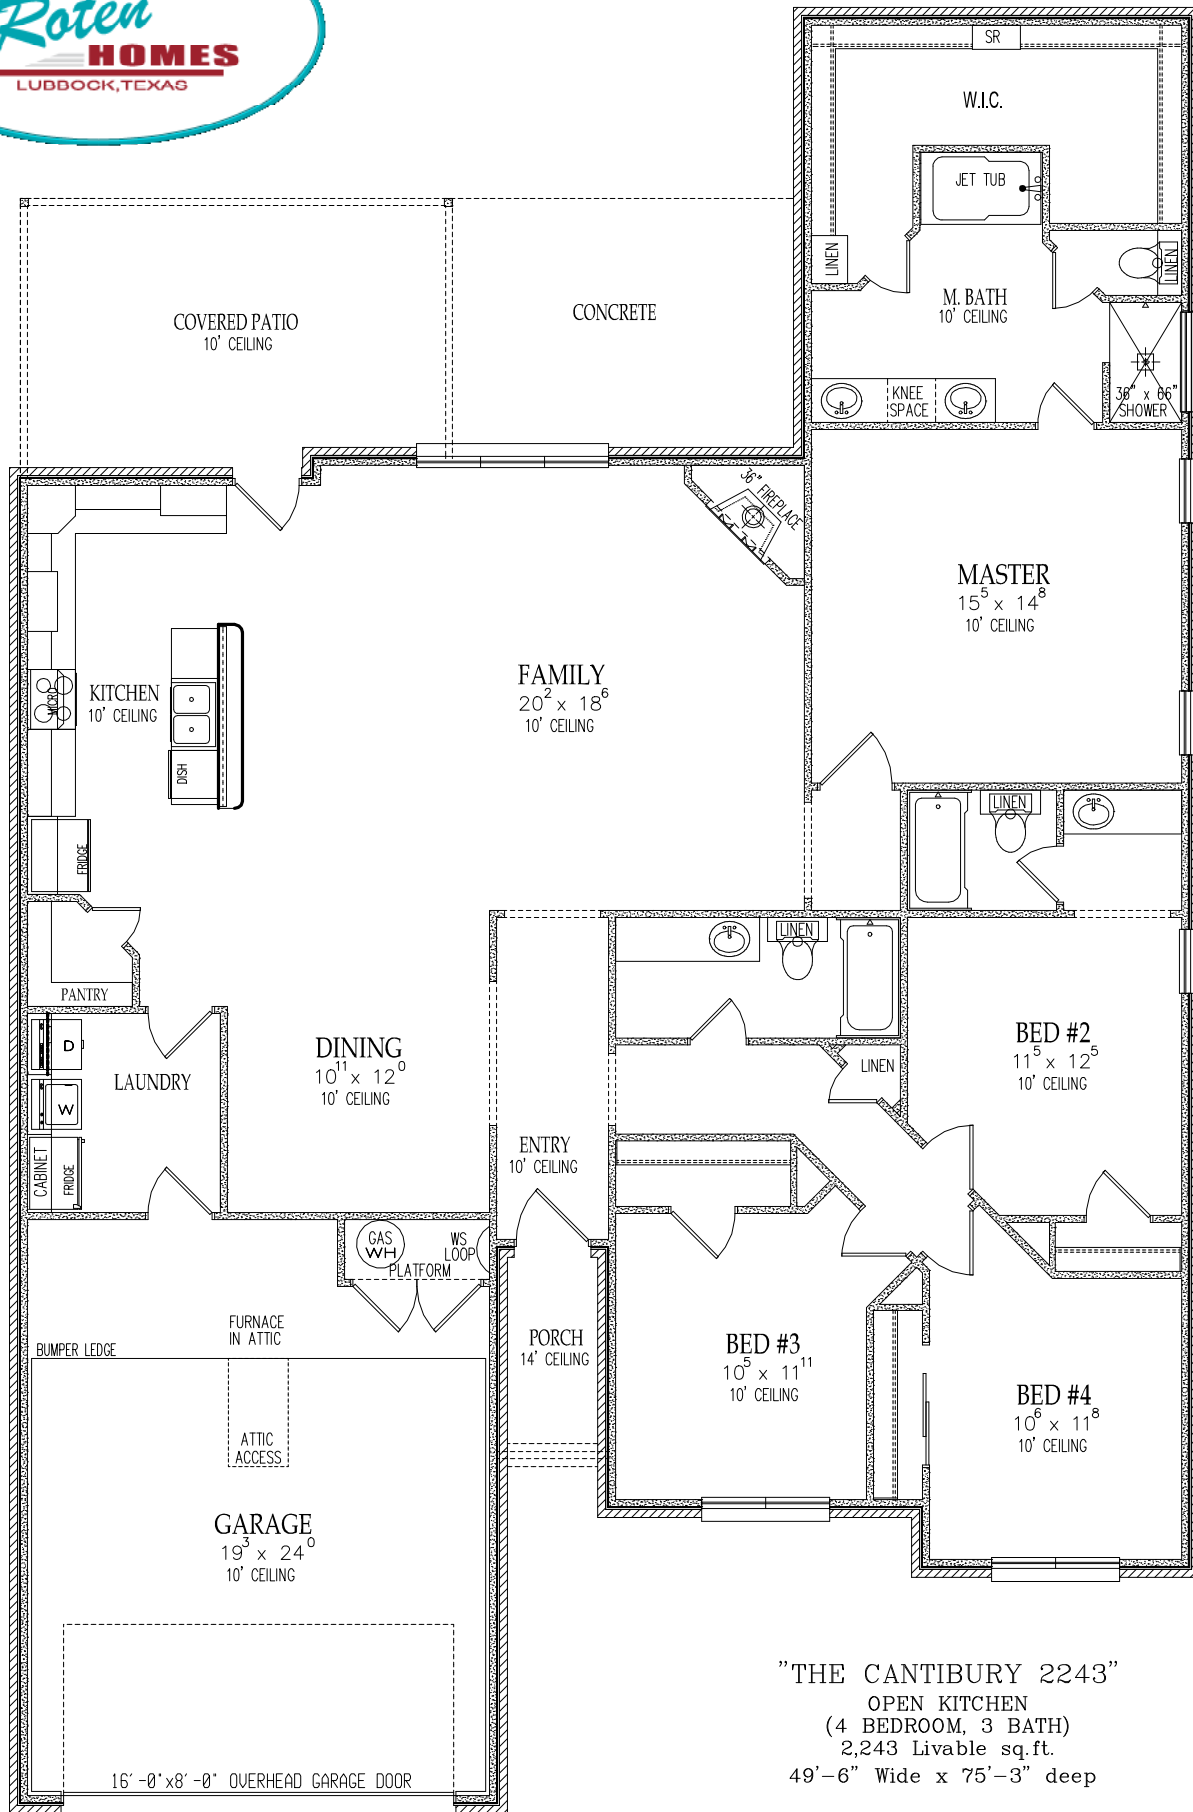

ESCONDIDO COLLECTION

"THE CANTIBURY 2243"

THE CANTIBURY ELEVATION OPTION A

THE CANTIBURY ELEVATION OPTION B

THE CANTIBURY ELEVATION OPTION C

ESCONDIDO COLLECTION

"THE CANTIBURY 2243"
 OPEN KITCHEN
 (4 BEDROOM, 3 BATH)
 2,243 Livable sq.ft.
 49'-6" Wide x 75'-3" deep