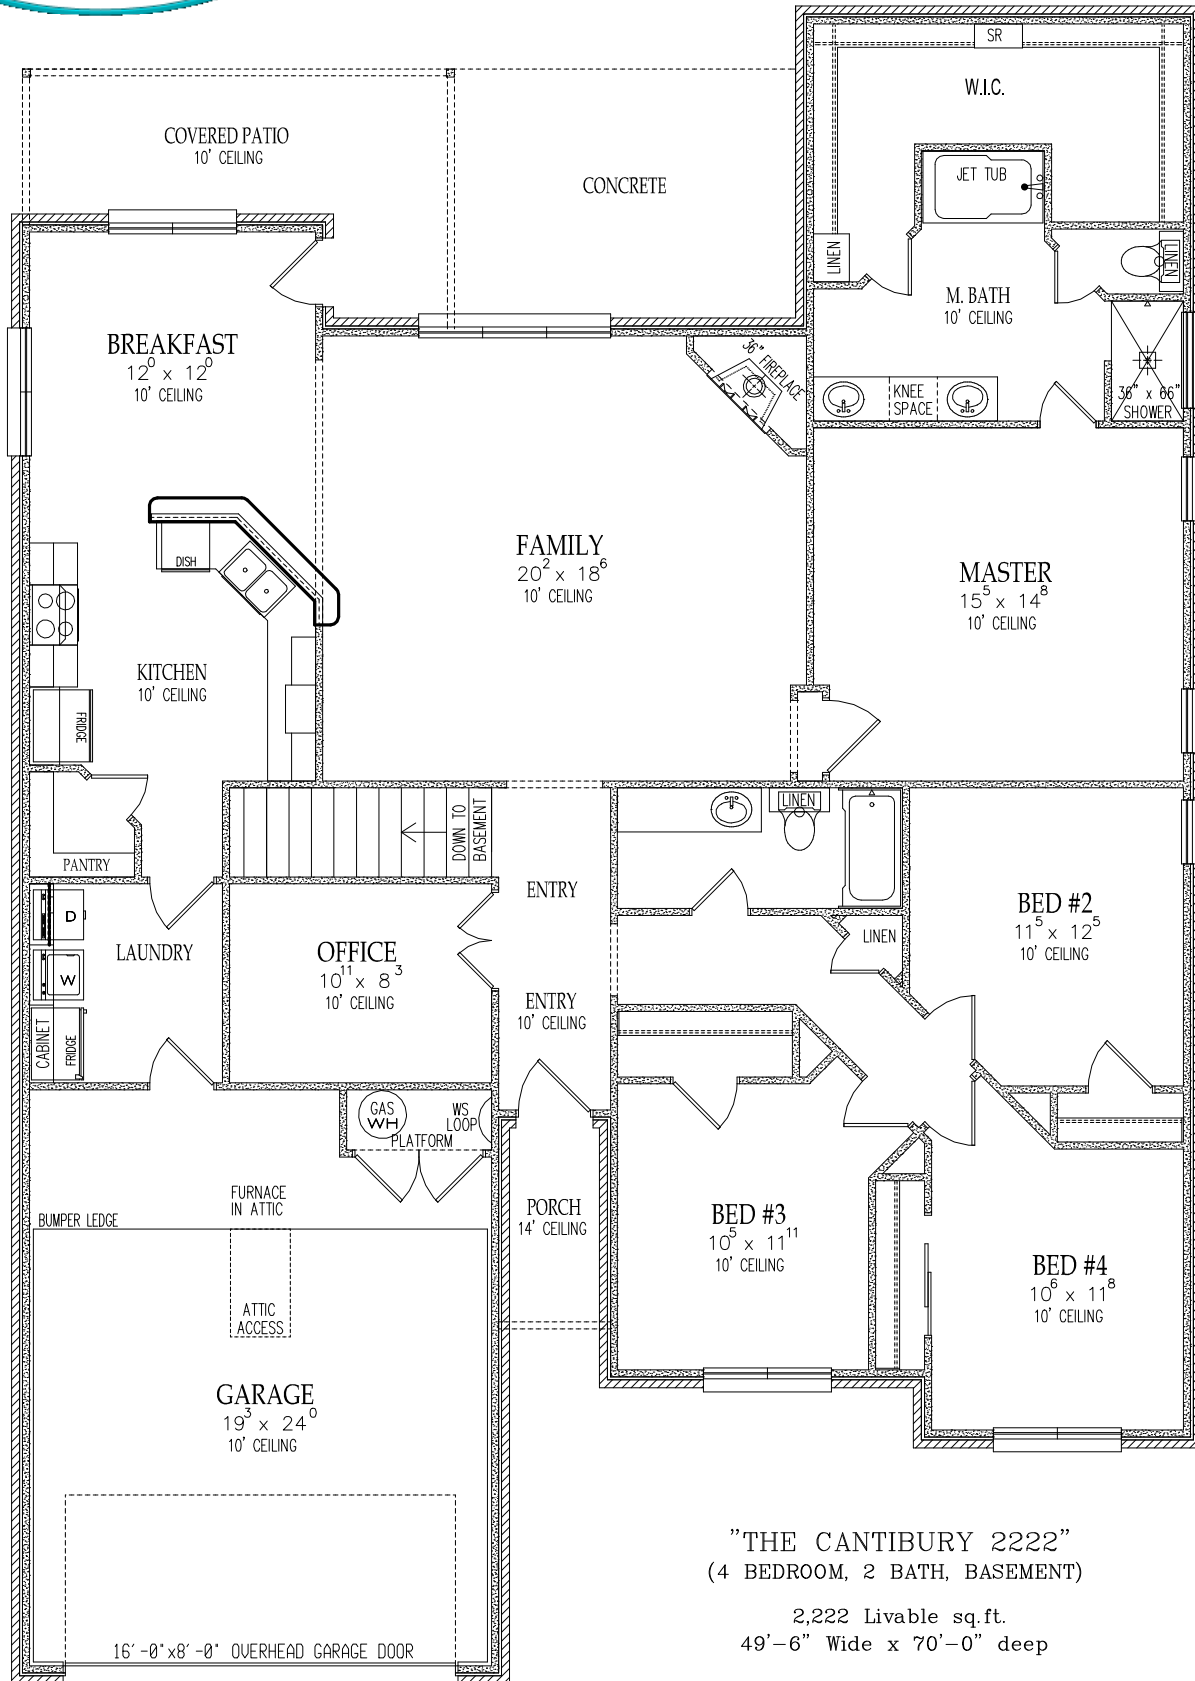

ESCONDIDO COLLECTION

"THE CANTIBURY 2222"

THE CANTIBURY ELEVATION OPTION A

THE CANTIBURY ELEVATION OPTION B

THE CANTIBURY ELEVATION OPTION C

ESCONDIDO COLLECTION

"THE CANTIBURY 2222"
(4 BEDROOM, 2 BATH, BASEMENT)

2,222 Livable sq. ft.
49'-6" Wide x 70'-0" deep