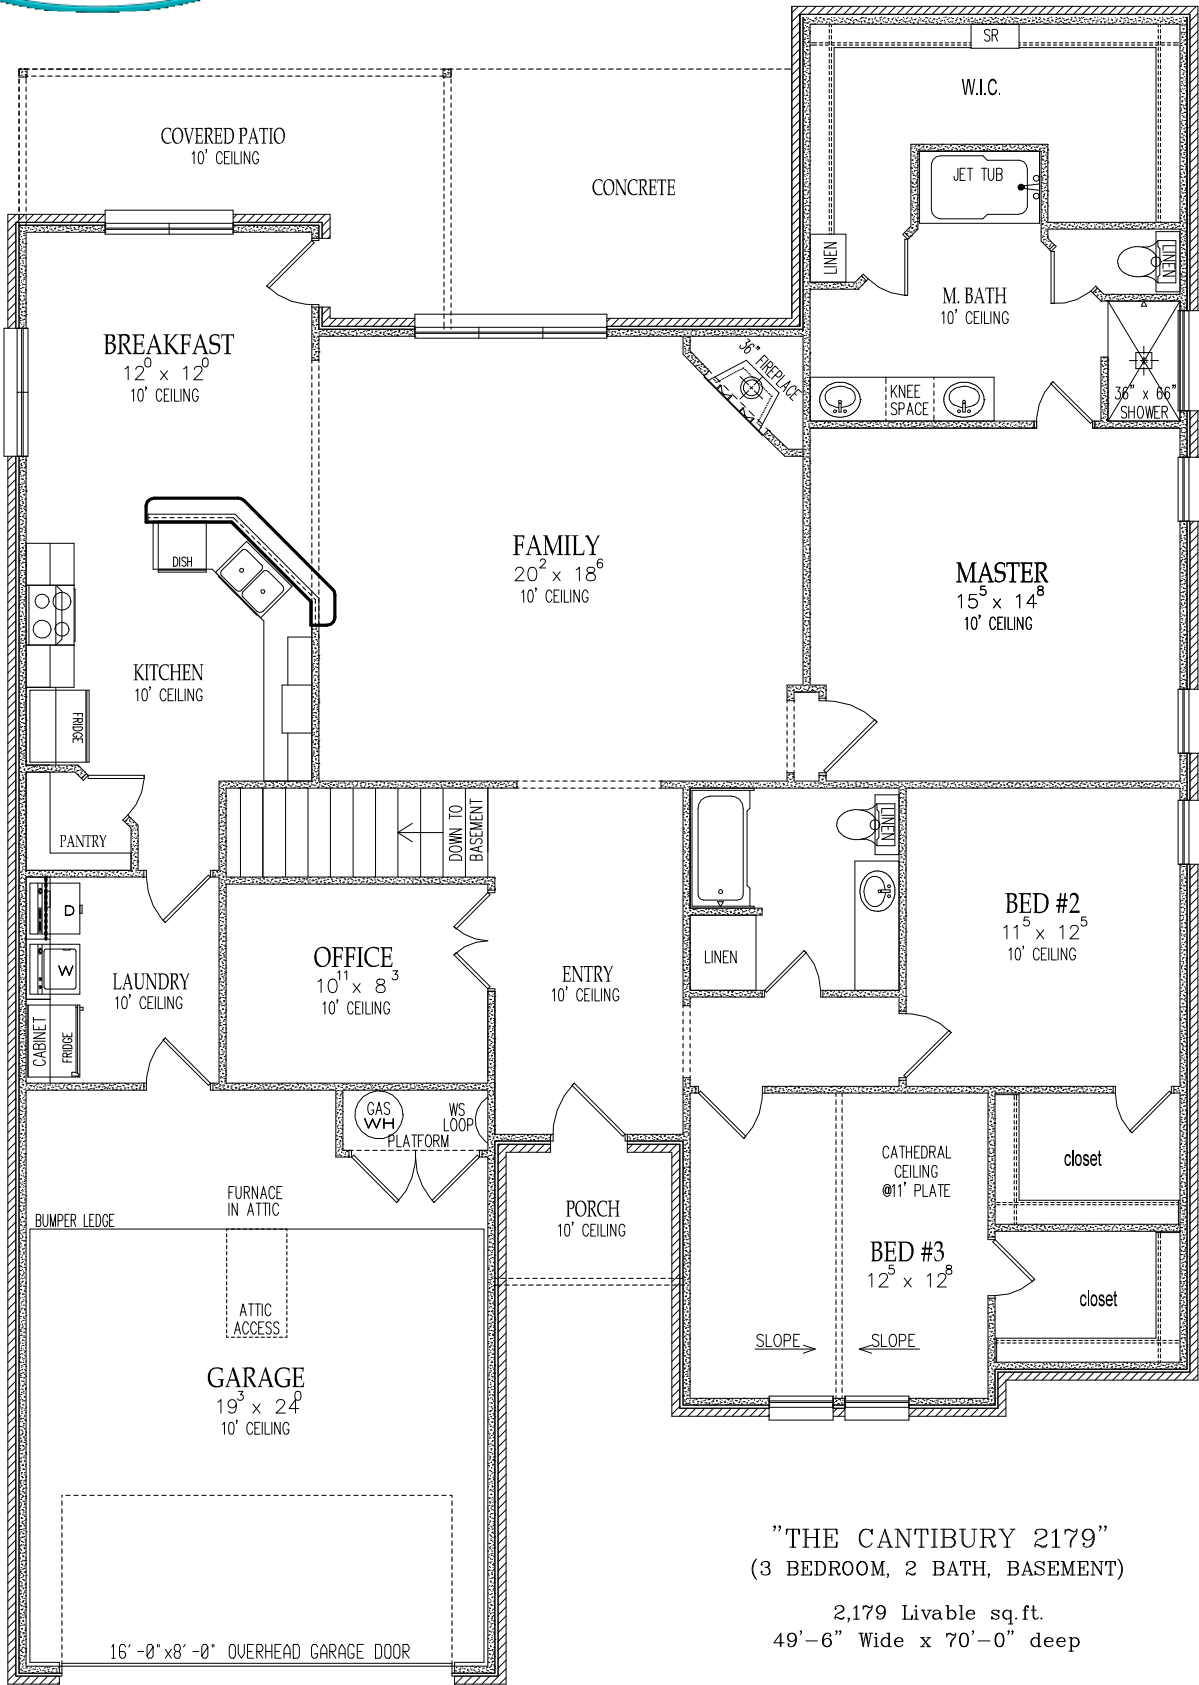

# ESCONDIDO COLLECTION

"THE CANTIBURY 2179"

THE CANTIBURY 2160 ELEVATION A

THE CANTIBURY 2160 ELEVATION B

THE CANTIBURY 2160 ELEVATION C

"THE CANTIBURY 2179"  
 (3 BEDROOM, 2 BATH, BASEMENT)  
 2,179 Livable sq. ft.  
 49'-6" Wide x 70'-0" deep