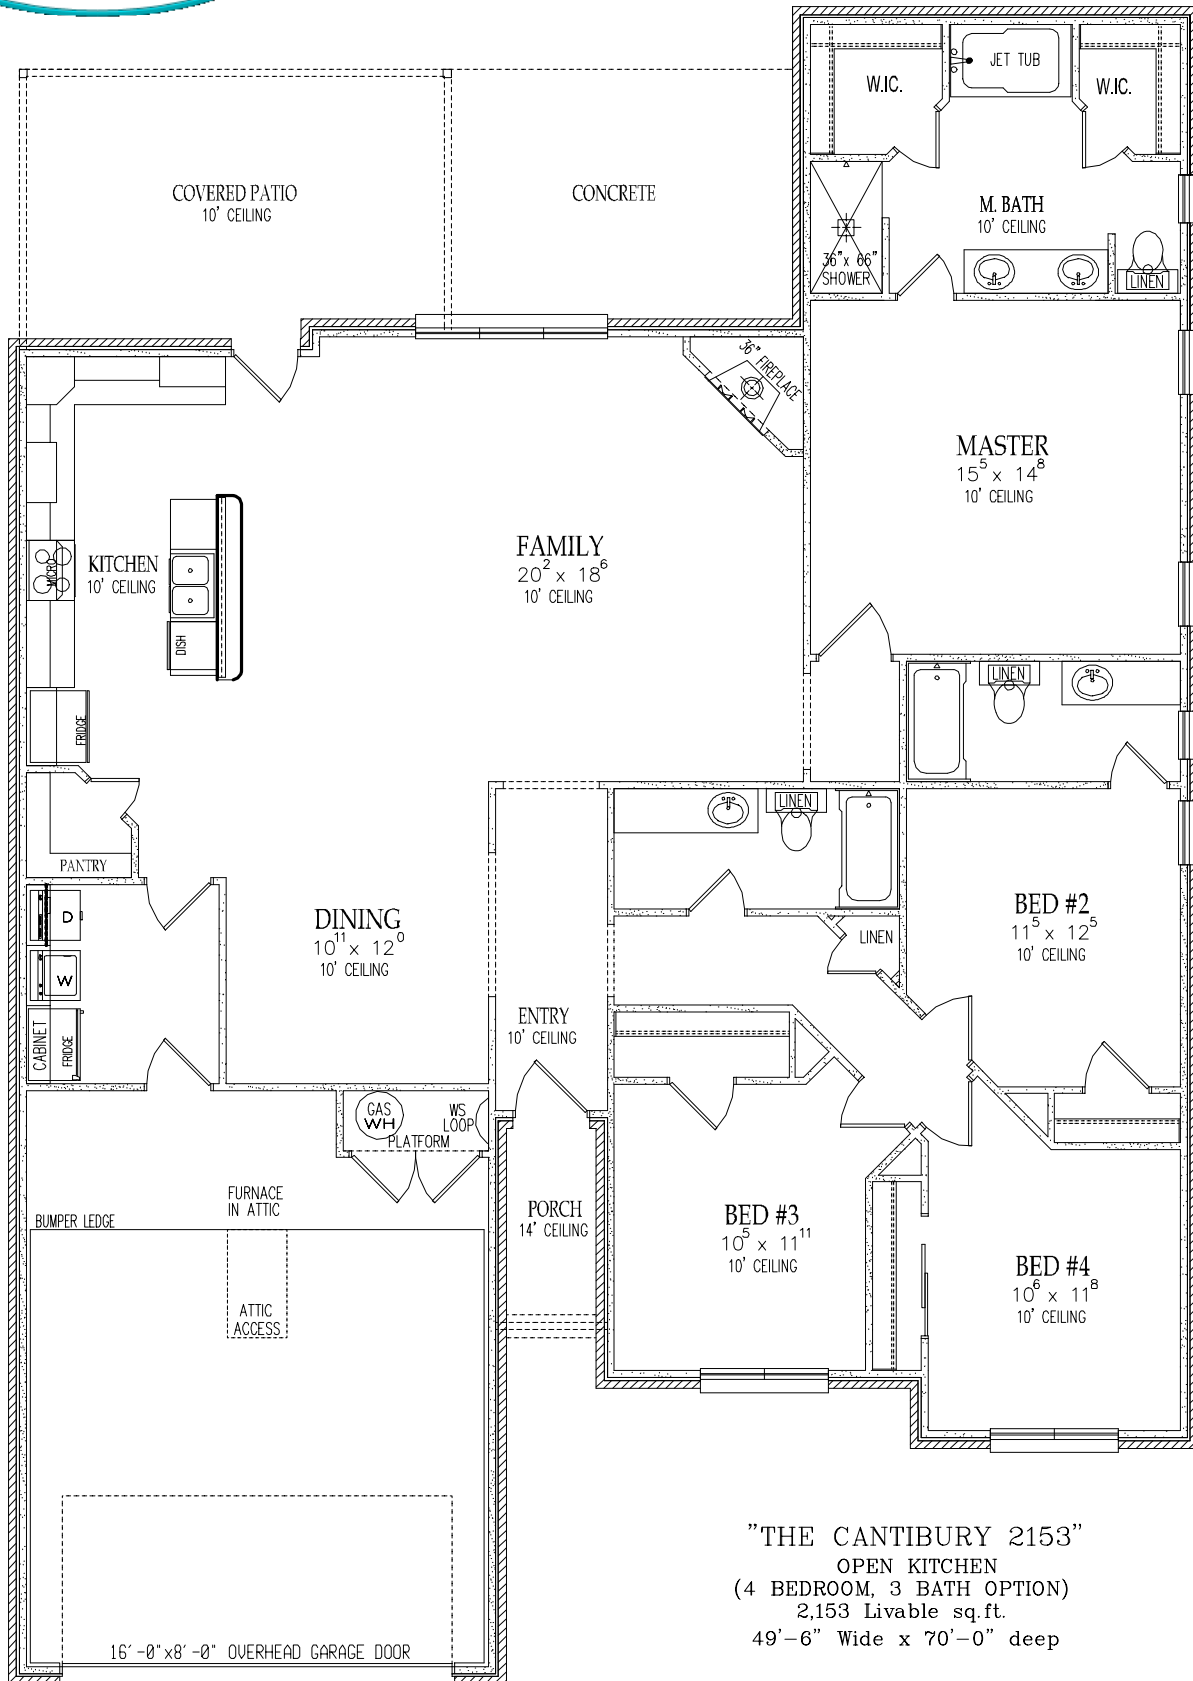

ESCONDIDO COLLECTION

"THE CANTIBURY 2153"

THE CANTIBURY ELEVATION OPTION A

THE CANTIBURY ELEVATION OPTION B

THE CANTIBURY ELEVATION OPTION C

"THE CANTIBURY 2153"
 OPEN KITCHEN
 (4 BEDROOM, 3 BATH OPTION)
 2,153 Livable sq. ft.
 49'-6" Wide x 70'-0" deep