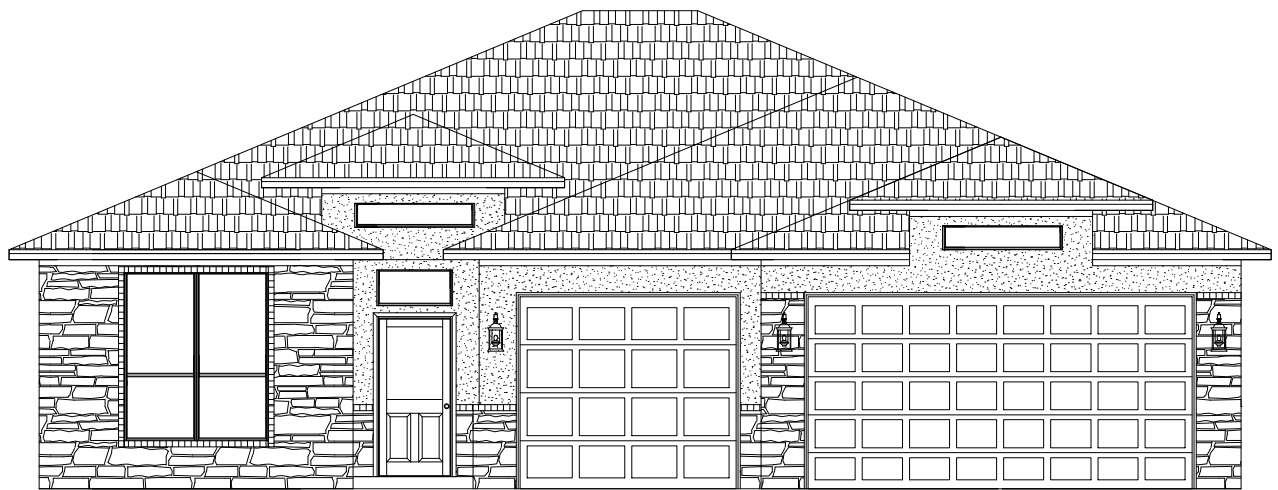

ESCONDIDO COLLECTION

"THE ALPINE 3 CAR GARAGE"

THE ALPINE 2077 ELEVATION OPTION A

THE ALPINE 2077 ELEVATION OPTION B

THE ALPINE 2077 ELEVATION OPTION C

ESCONDIDO COLLECTION

"THE ALPINE 3 CAR GARAGE"

2,077 Livable sq.ft.
50'-0" Wide x 78'-3" deep