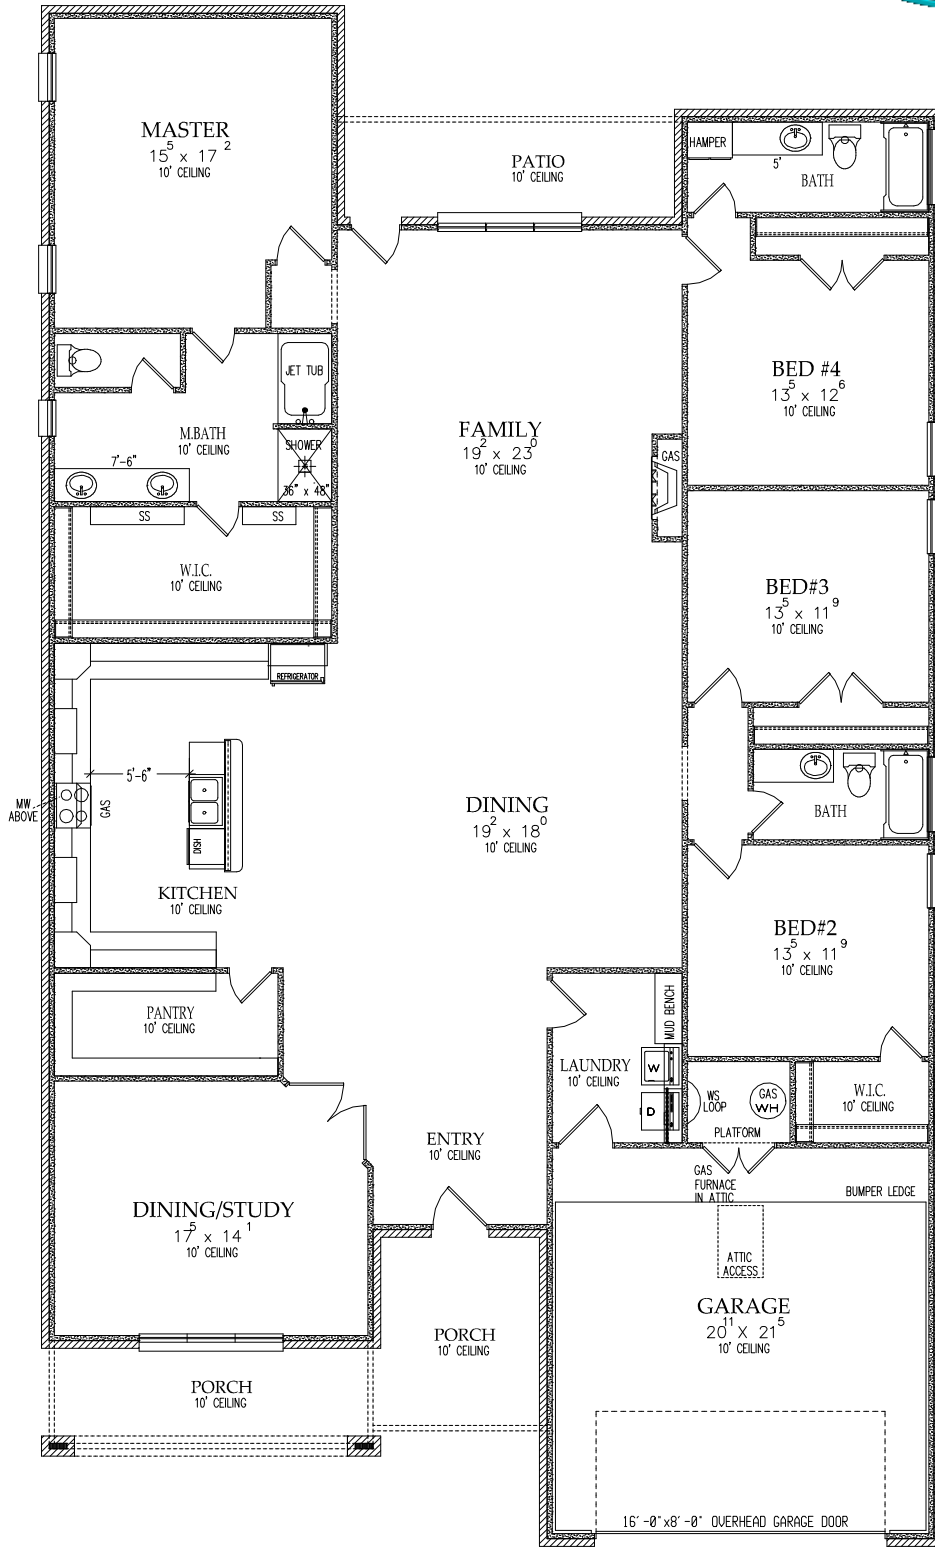

ESCONDIDO COLLECTION

"THE SIERRA"

THE SIERRA ELEVATION OPTION A

THE SIERRA ELEVATION OPTION B

ESCONDIDO COLLECTION

"THE SIERRA"
 3,101 Livable sq.ft.
 50'-0" Wide x 85'-7" deep