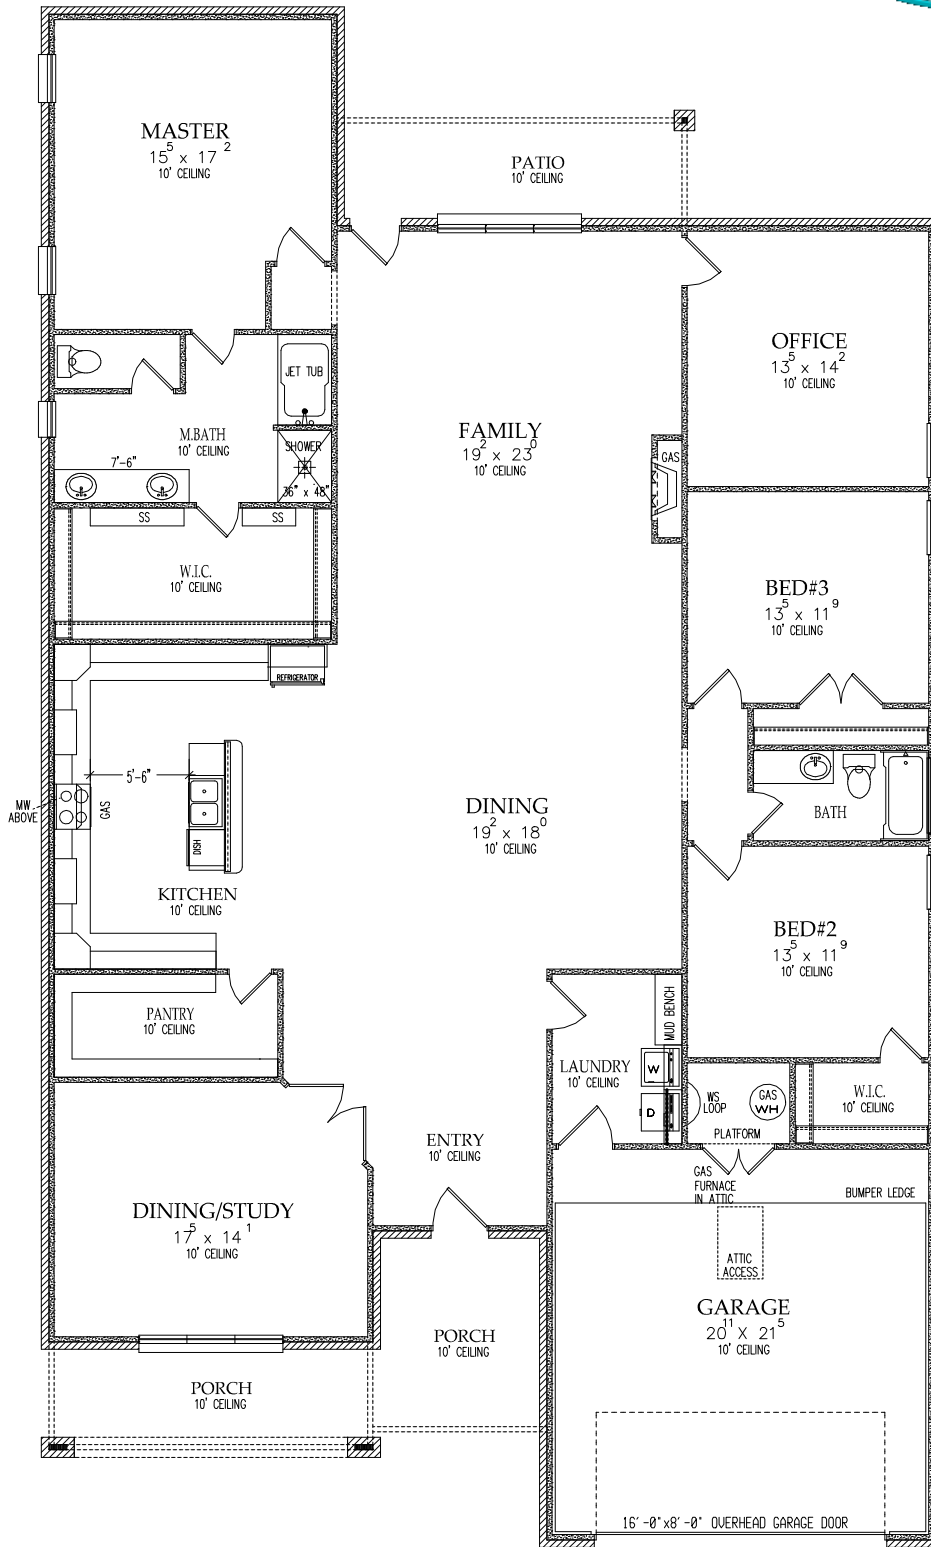

# ESCONDIDO COLLECTION

"THE SIERRA"

THE SIERRA ELEVATION OPTION A

THE SIERRA ELEVATION OPTION B

## "THE SIERRA"

3,012 Livable sq.ft.  
50'-0" Wide x 85'-7" deep