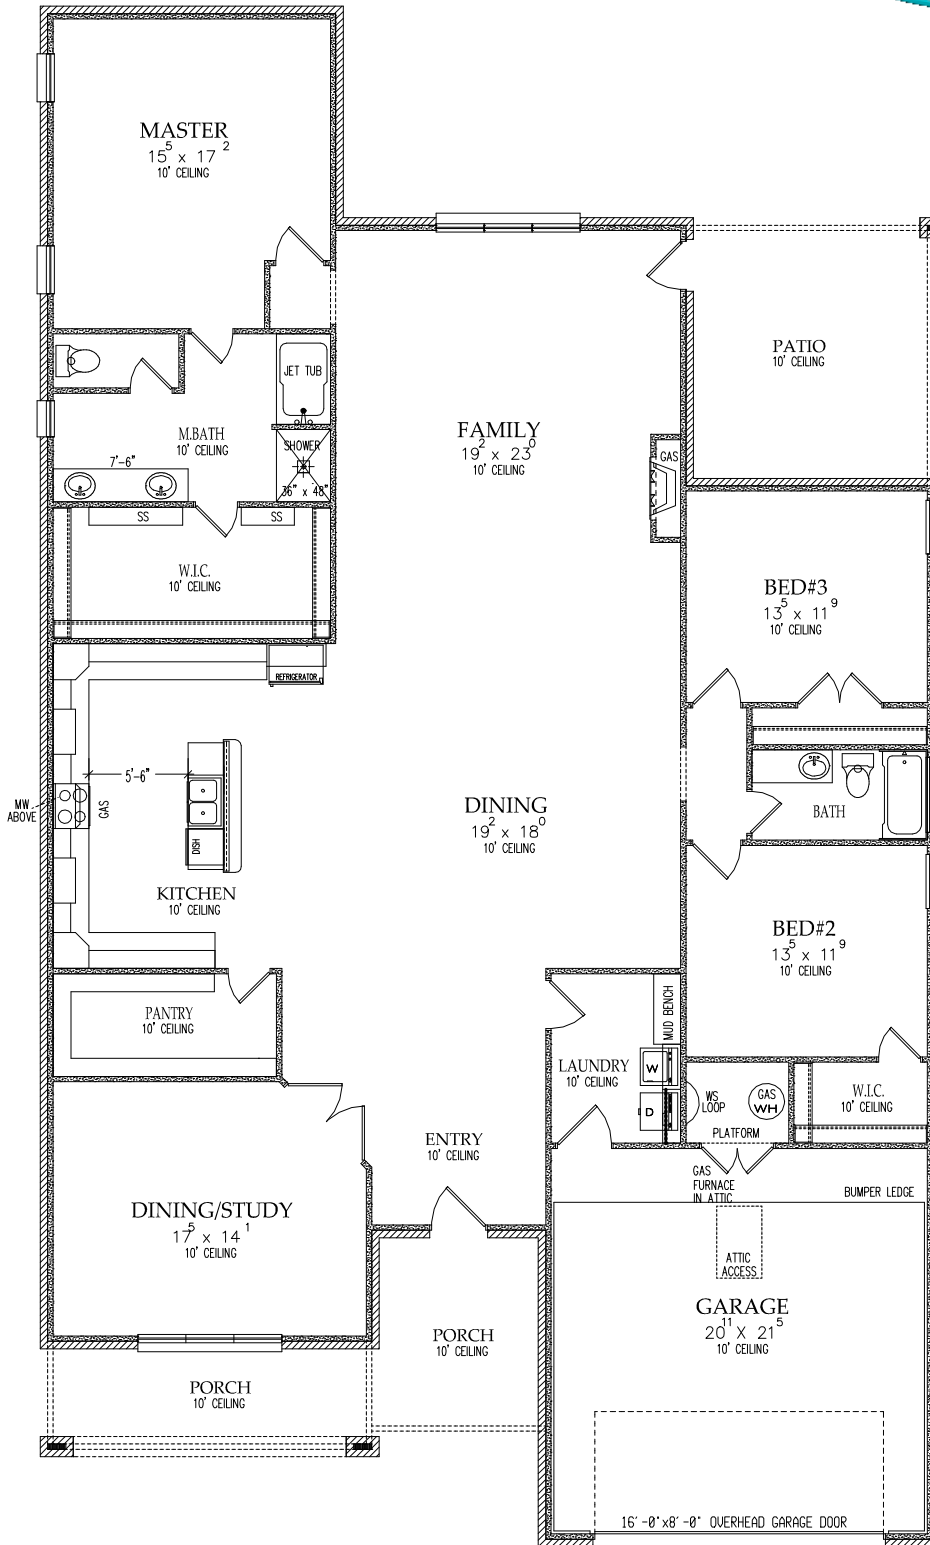

ESCONDIDO COLLECTION

"THE SIERRA"

THE SIERRA ELEVATION OPTION A

THE SIERRA ELEVATION OPTION B

ESCONDIDO COLLECTION

"THE SIERRA"

2,814 Livable sq. ft.
50'-0" Wide x 85'-7" deep